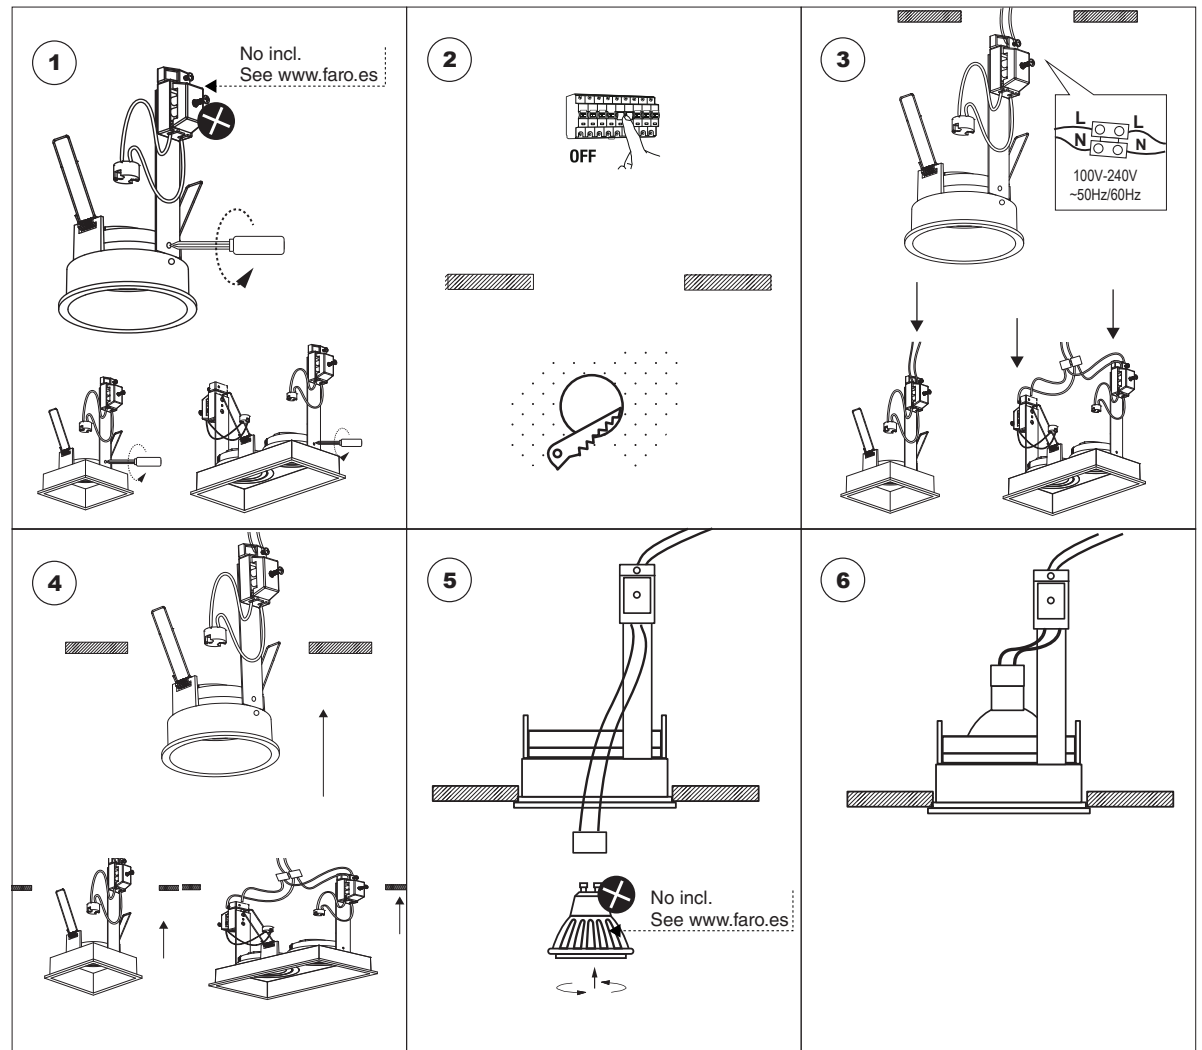

ref. 40114 white
ref. 40115 black

ref. 40116 white
ref. 40117 black

ref. 40124 white
ref. 40125 black

TECHNICAL FEATURES

GU10 MAX 8W LED no incl.

Cass II socket for GU10 NO INCL			▲ IP20 ▼ IP44	100-240 V~	50/60 Hz	