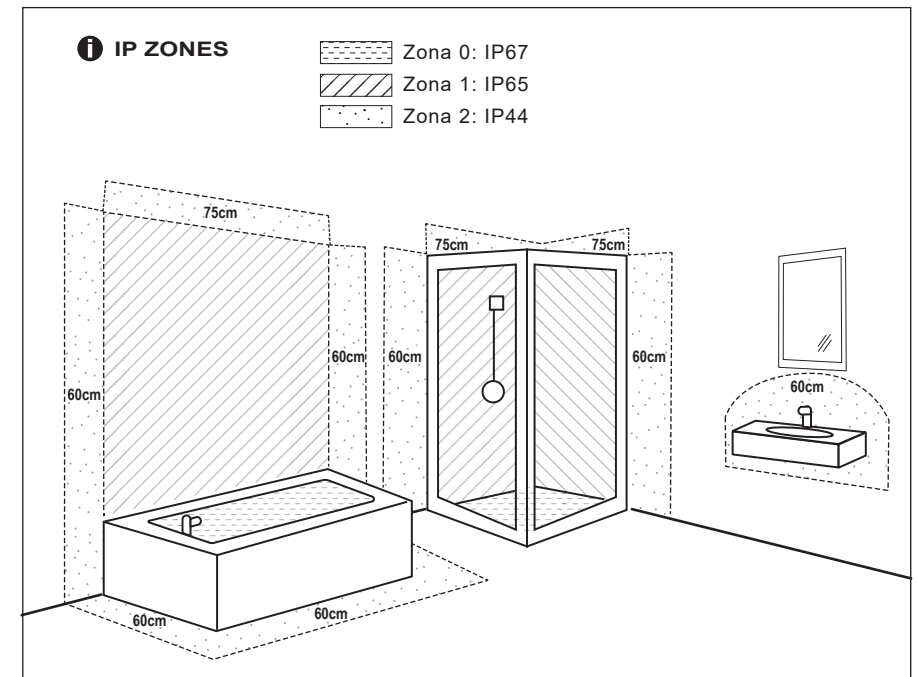

TECHNICAL FEATURES

GU10 MAX 8W LED no incl.

Cass II socket for GU10 NO INCL			▲ IP20 ▼ IP44	100-240 V~	50/60 Hz	

Together we take care of the planet