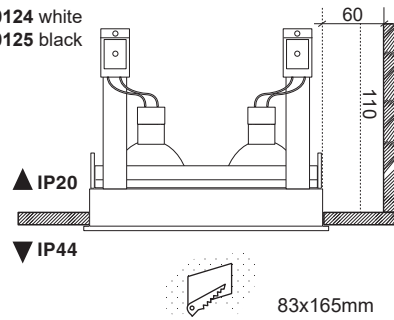

ref. 40114 white
ref. 40115 black

ref. 40116 white
ref. 40117 black

ref. 40124 white
ref. 40125 black

TECHNICAL FEATURES

GU10 MAX 8W LED no incl.

Cass II socket for GU10 NO INCL			▲ IP20 ▼ IP44	100-240 V~	50/60 Hz	