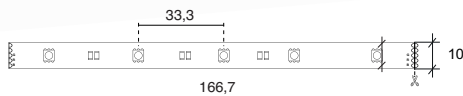

10mm

SMD 5050 24V 120° 3M ErP

7,2W/m ● 65lm/m ● 130lm/m ● 55lm/m

30 LED/m 200AS-LO407FCO-00

12mm

SMD 5050 24V 120° 3M ErP

14,4W/m ● 132lm/m ● 360lm/m ● 108lm/m

60 LED/m 200AS-LO414FCO-00