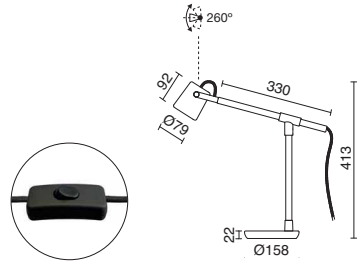

MANTIS

E27 (Ø45) Led / Fluo / Hal max. 40W

990A-G04X1A-01

Lamps p. 619

-01 Blanco / White / Blanc

BRANCH **N**

GU10 Led max. 9W

1012A-G21X1A-02-51