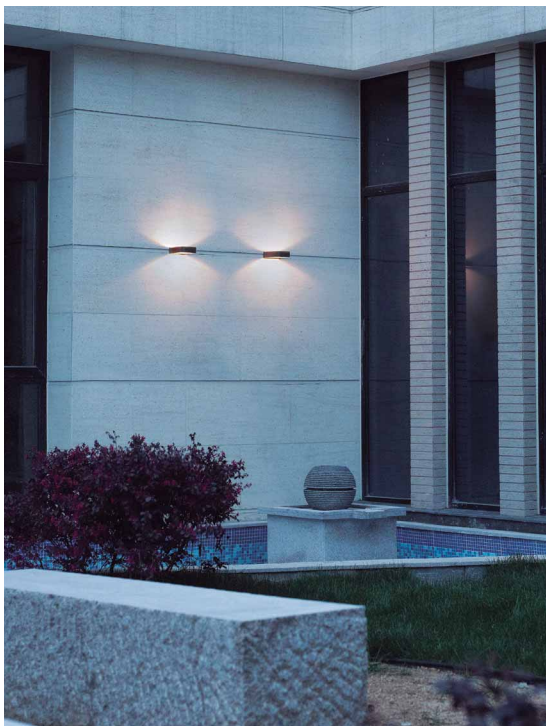

ZENDA

LED COB 6W 466lm 4000K

■ 461A-L0206A-04

LED COB 6W 466lm 4000K

■ 461B-L0206A-04

■ -04 Antracita / Anthracite / Anthracite