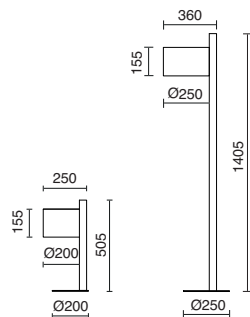

COMPACT

E27 Led / Fluo / Hal max. 40W (Ø45)