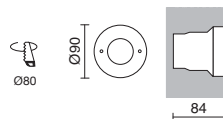

NAT-LED

☑ ☑ ○ 213B-L0102F-30

☑ ● 213B-L1002F-30

☑ ☑ ○ 213A-L0102F-30

☑ ● 213A-L1002F-30

B02A-X33X2F-01	220V 240V AC	24V DC	IP 20
	IN	OUT	

B02Q-X3312F-01	90V 295V AC	24V DC	IP 30
	IN	OUT	

☑ -30 Inox / Stainless steel / Inox