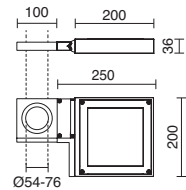

3000K

LED SMD 26W 2830lm

4000K

LED SMD 26W 3340lm

8°

■ 928D-L3126B-04

■ 928D-L3326B-04

30°

■ 928E-L3126B-04

■ 928E-L3326B-04

72°

■ 928F-L3126B-04

■ 928F-L3326B-04

90°

CRI

>90

3000K

CRI

>80

4000K

FP

0,95

220V

240V

AC

■ -04 Antracita / Anthracite / Anthracite