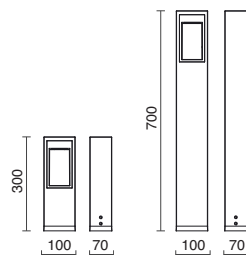

DAIN N

h300

LED SMD 4,5W 500lm 3000K

- ☐ 929C-L3105B-02
- ☐ 929C-L3105B-03
- ☐ 929C-L3105B-90

h700

LED SMD 4,5W 500lm 3000K

- ☐ 929D-L3105B-02
- ☐ 929D-L3105B-03
- ☐ 929D-L3105B-90

Reflector decorativo opcional / OUTDOOR reflector optional / Réflecteur décoratif en option

- ☐ A13B-929-01
- ☐ A13B-929-02
- ☐ A13B-929-03
- ☐ A13B-929-47
- ☐ A13B-929-90

Disponible en 91°
Available in 91°
Disponible en 91°.

- ☐ -01 Blanco / White / Blanche
- ☐ -02 Negro / Black / Noir
- ☐ -03 Gris / Grey / Gris
- ☐ -47 Oro / Gold / Or
- ☐ -90 Marrón óxido / Oxide brown / Rouille