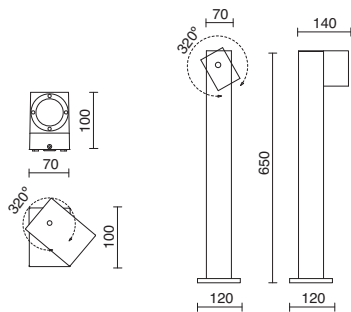

SUEVIS

LED COB 7W 750lm 3000K

■ 452B-L0107A-04

LED COB 7W 750lm 3000K

■ 452A-L0107A-04

■ -04 Antracita / Anthracite / Anthracite