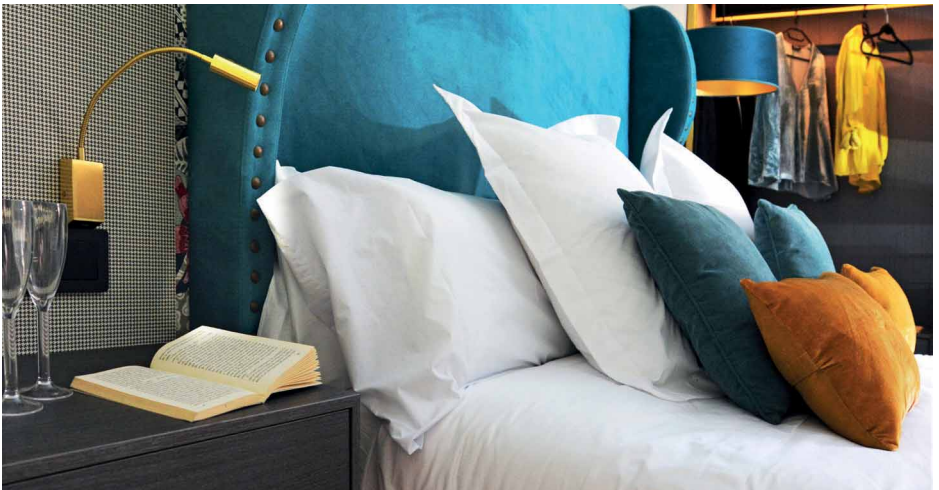

LED SMD 3W 240lm 3000K

- 517E-LO103B-35
- 517E-LO103B-46

Hotel Soho Boutique (Sevilla)