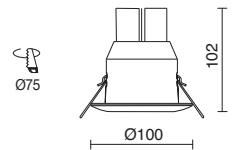

GU10
LED Retrofit / QPAR-16 230V 50W max.

☐ 781B-G42X1B-01

GU5.3
LED Retrofit / QR-CBC 51 12V 50W max.

☐ 781B-G23X1D-01