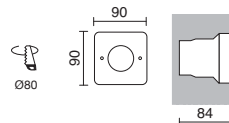

NAT-LED

☑ ☑ ○ 213B-L0102F-30

☑ ● 213B-L1002F-30

☑ ☑ ○ 213A-L0102F-30

☑ ● 213A-L1002F-30

B02A-X33X2F-01	220V 240V AC	24V DC	IP 20
	IN	OUT	

B02Q-X3312F-01	90V 295V AC	24V DC	IP 30
	IN	OUT	

☑ -30 Inox / Stainless steel / Inox