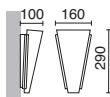

MENKAR

LED SMD 12W 1200lm 3000K

694A-LO112A-35