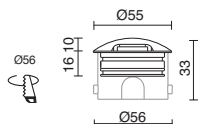

3000K
LED COB 1.5W 170lm

665E-L0102F-43

4000K
LED COB 1.5W 180lm

665E-L0202F-43