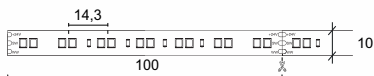

NILO DUAL **N**

IP
20

CRI 90 10mm 5m

SMD 2835 24V **CRI 90** 120° SDGM 3

13,5W/m 652lm (2300K) 756lm (6500K)

140
LED/m 206AS-L5213FCO-00

100 mm

K
SELECT

2300K ↔ 6500K

Temperatura de color seleccionable entre el rango indicado.
Válida para adaptarse a nuestros ritmos biológicos (ciclo circadiano).

Selectable color temperature within the indicated range.
Valid to adapt to our biological rhythms (circadian cycle).

Température de couleur sélectionnable dans la plage indiquée.
Valable pour s'adapter à nos rythmes biologiques (cycle circadien).

Perfiles
Profiles
Profils

P. 162

Controladores
Controllers
Contrôleurs

P. 168

Alimentadores
Power supplies
Alimentations

P. 177

En este caso, la Tira Led se ubica perimetralmente dentro de los paneles.
In this case, the Led Strip is located perimeter inside the panels.
Dans ce cas, la bande Led est située sur le périmètre à l'intérieur des panneaux.

Recomendaciones de uso e instalación / Recommendations for use and installation / Recommandations d'utilisation et d'installation (p.634)