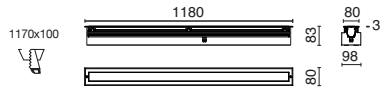

Led Driver 24V DC remotos a consultar.
Remote Led Driver 24V DC under request.
Driver Led à distance 24V DC à consulter.

Sistema control DMX integrado.
Integrated DMX control system.
Système de contrôle DMX intégré.

p. 565

-30 Inox / Stainless steel / Inox