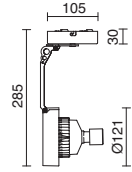

HAITI

GU10 LED AR111 230V

- 772B-G21X1B-01
- ▼ 772B-G21X1B-02
- 772B-G21X1B-03