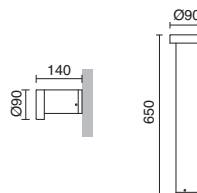

CAIRO

LED COB 7W 760lm 3000K

■ 537A-L0107A-04