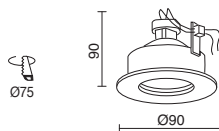

PALMA

GU10

LED Retrofit / QPAR-16 230V 50W max.

- ☐ 750A-G42X1B-01
- ☒ 750A-G42X1B-02
- ☒ 750A-G42X1B-30
- ☒ 750A-G42X1B-32
- ☒ 750A-G42X1B-45
- ☒ 750A-G42X1B-48

GU5.3

LED Retrofit / QR-CBC 51 12V 50W max.

- ☐ 750A-G23X1D-01
- ☒ 750A-G23X1D-02
- ☒ 750A-G23X1D-30
- ☒ 750A-G23X1D-32
- ☒ 750A-G23X1D-45
- ☒ 750A-G23X1D-48

☐ -01 Blanco / White / Blanche   ☒ -02 Negro / Black / Noir   ☒ -30 Inox / Stainless steel   ☒ -32 Cromado / chrome / cromat
☒ -45 Cromado mate / Matt chrome / Cromat mat   ☒ -48 Niquel mate / Matt nickel / Niquel mat