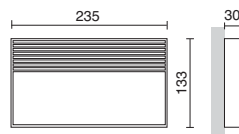

3000K

LED SMD AC 5W 540lm

4000K

LED SMD AC 5W 580lm

■ ■ 923B-L3105B-04

■ 923B-L3305B-04