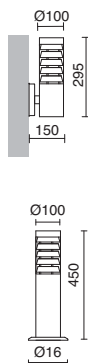

GALERNA

E27 Led/Fluo 18W max.

■ 117C-G05X1A-30

E27 Led/Fluo 18W max.

■ 117B-G05X1A-30

Lamps p. 19

-30 Inox / Stainless steel / Acier inoxydable