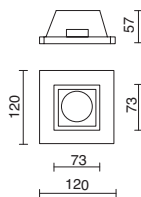

LEN

9<15 mm

TRIMLESS □ 798A-G21X1B-01

9<15 mm

TRIMLESS □ 798B-G21X1B-01

9<15 mm

TRIMLESS □ 798C-G21X1B-01

□ -01 Blanco / White / Blanche