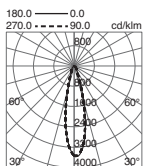

738R-L3125B		
h (m)	d (m)	E (lux)
1,00	0,54	6537
2,00	1,08	1634
3,00	1,62	726
4,00	2,16	409
5,00	2,70	261

738R-L3325B		
h (m)	d (m)	E (lux)
1,00	0,54	7027
2,00	1,08	1757
3,00	1,62	781
4,00	2,16	439
5,00	2,70	281

☐ -01 Blanco / White / Blanche   ☒ -02 Negro / Black / Noir   ☒ -03 Gris / Grey / Gris