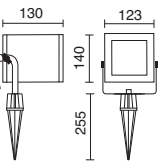

NAYARA

3000K
LED COB AC 20W 1800lm

4000K
LED COB AC 20W 1900lm

567A-L0113B-04

567A-L0213B-04

-02 Negro / Black / Noir

-04 Antracita / Anthracite / Anthracite