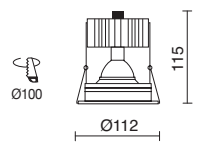

SILVER

GU10

LED Retrofit / QPAR-16 230V 50W max.

- ▣ 737A-G21X1B-01
- ▣ 737A-G21X1B-02
- ▣ 737A-G21X1B-03

GU5.3

LED Retrofit / QR-CBC 51 12V 50W max.

- ▣ 737A-G23X1D-01
- ▣ 737A-G23X1D-02
- ▣ 737A-G23X1D-03

Con aro de preinstalación.
With pre-installation frame.
Avec anneau de preinstallation.

Lamps p. 120

▣ -01 Blanco / White / Blanche   ▣ -02 Negro / Black / Noir   ▣ -03 Gris / Grey / Gris