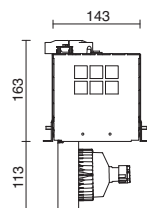

GU10 LED AR111 230V 15W max.

- ☐ 738F-G21X1B-01
- ☒ 738F-G21X1B-02
- ☐ 738F-G21X1B-03