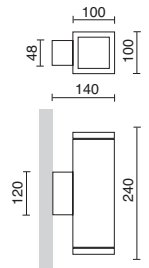

3000K

LED SMD AC 8,5W 1050lm

- 398C-LO109B-04
- 398C-LO109B-90

4000K

LED SMD AC 8,5W 1120lm

- 398C-LO209B-04
- 398C-LO209B-90

3000K

LED SMD AC 17W 2x1050lm

- 398C-LO1G9B-04
- 398C-LO1G9B-90

4000K

LED SMD AC 17W 2x1120lm

- 398C-LO2G9B-04
- 398C-LO2G9B-90

GU10 LED 3,5/4,5W - GU10 HAL 50W max.

- 398C-G21X1A-04
- 398C-G21X1A-90