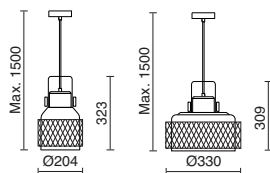

TOSCA

BY NACHO TIMÓN