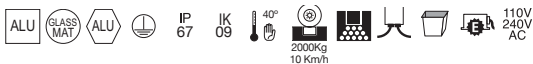

SURI BIG

3000K
LED SMD 6W 800lm

☛ ■ 303A-L0106A-04

4000K
LED SMD 6W 800lm

■ 303A-L0206A-04