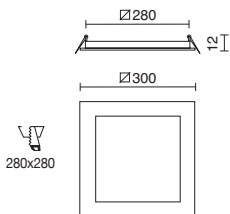

3000K
LED SMD 24W 2040lm

☐ 599B-L3124A-01

4000K
LED SMD 24W 2280lm

☐ 599B-L3324A-01