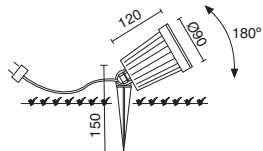

TIR

GU10 HAL 50W max.

GU10 LED 5W 3000K 345lm (36°)

- 319A-G21X1A-02
- 319A-G21X1A-03

- 319A-L2105A-02
- 319A-L2105A-03