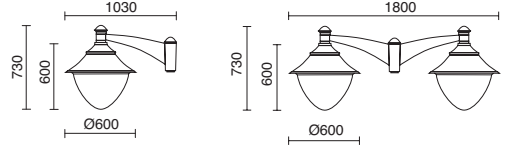

GUNTHER Ø60

GX53 LED T2 9x 7W 9x 10W

■ ■ 408B-G31X1A-02

■ -02 Negro / Black / Noir

GUNTHER Ø60

GX53 LED T2 (9x 7W) (9x 10W) 2x GX53 LED T2 (9x 7W) (9x 10W)

■ 408D-G31X1A-02

■ 408E-G31X1A-02