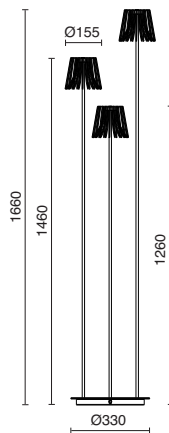

AIDA

BY ROGER VILARDELL (AQUENI)