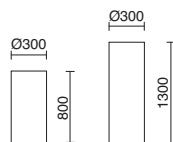

PE □ IP 55 ⚡ 2m IP44 110V 240V AC SEA SIDE SUITABLE