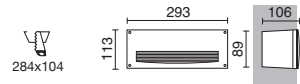

GX53 LED T2 2x 3W 2x 350lm 350lm 3000K

- ☒ 084B-G31X2A-02
- ☐ 084B-G31X2A-03