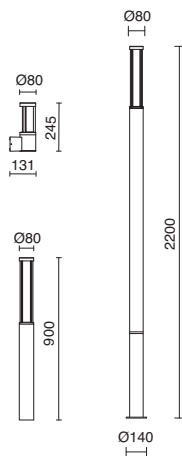

ADAY

LED SMD 10W 1300lm 3000K

■ 848A-L0109A-04

h900

LED SMD 19W 2500lm 3000K

h2200

LED SMD 19W 2500lm 3000K

■ 848B-L0118A-04

■ 848C-L0118A-04

■ -04 Antracita / Anthracite / Anthracite