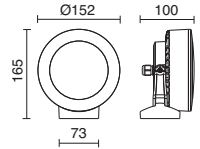

NAPLES

GX53 LED T2 3W 350lm 3000K

409A-G31X1A-02