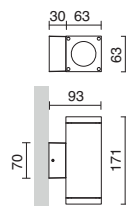

GU10 LED 2x 4,5W max.

- 555D-G21X1A-01
- 555D-G21X1A-02
- 555D-G21X1A-03
- 555D-G21X1A-04