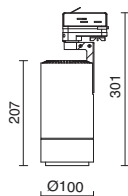

3000K

LED COB 35W 1570lm (10°)-3270lm (60°)

4000K

LED COB 35W 1790lm (10°)-3720lm (60°)

- 803A-L3135B-01
- 803A-L3135B-02

- 803A-L3335B-01
- 803A-L3335B-02