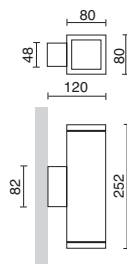

3000K

LED SMD AC 8W 2x 420lm

4000K

LED SMD AC 8W 2x 505lm

- 398B-LO1C4B-04
- 398B-LO1C4B-90

- 398B-LO2C4B-04
- 398B-LO2C4B-90

GU10 LED 2x 3.5W/4.5W - GU10 HAL 2x 50W max.

- 398B-G21X1A-04
- 398B-G21X1A-90

Lamps p. 620

- -04 Antracita / Anthracite / Anthracite
- -90 Marrón óxido / Oxide brown / Rovicile