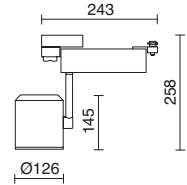

3000K
LED COB 38W 2800lm

4000K
LED COB 38W 3028lm

- 774D-L3138B-01
- 774D-L3138B-02

- 774D-L3338B-01
- 774D-L3338B-02