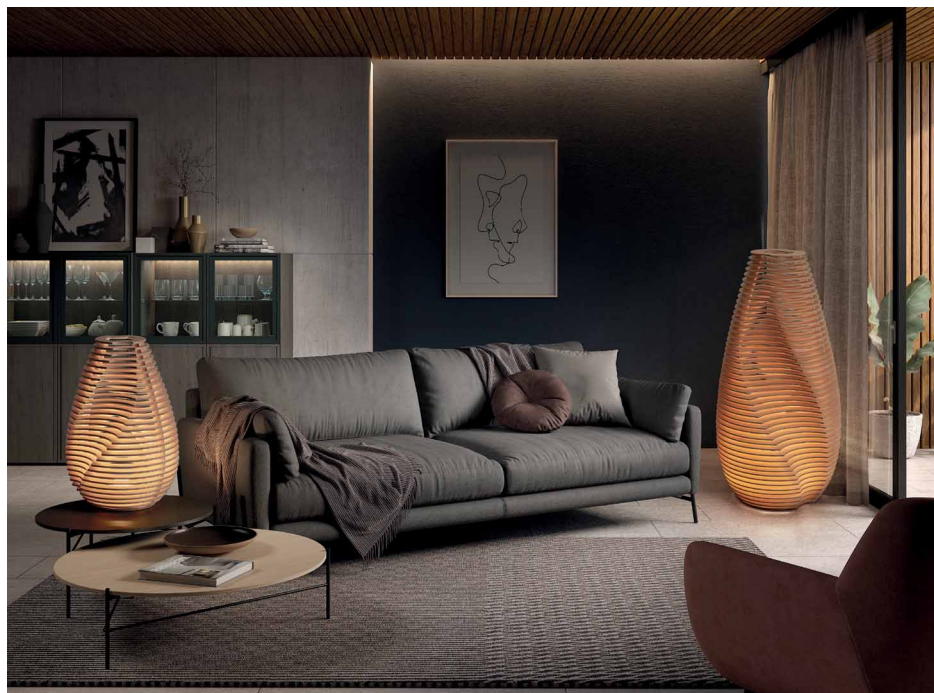

IP 20 110V 240V AC

-50 Madera Haya / Beech Wood / Bois hêtre

TWIST

BY NACHO TIMÓN

Ø300
GX53 LED T2 6W 480lm 3000K

Ø550
GX53 LED T2 10W 1200lm 3000K

■ 945C-L3110A-50

■ 945D-L3110A-50