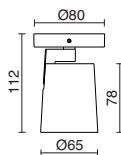

TEN **N**

GU10 7.5W max. LED Retrofit

- ☐ 1021A-G21X1A-01
- ☒ 1021A-G21X1A-02