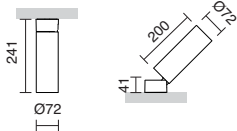

HAMELIN

3000K
LED COB 30W 3500lm

■ 930A-L3130B-02
■ 930A-L3130B-03

4000K
LED COB 30W 3590lm

■ 930A-L3330B-02
■ 930A-L3330B-03

Disponible en 20°, 42° y 61°.
Available in 20°, 42° and 61°.
Disponible en 20°, 42° et 61°.