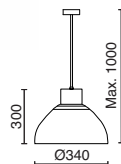

Adaptador carril / Rail adapter / Adaptateur de rail

- B17P-X33X2B-01
- B17P-X33X2B-02
- B17P-X33X2B-03

Carril / Rail / Rail p. 138-140

E27 Led / Fluo / Hal max. 60W

- 844A-G05X1A-01
- 844A-G05X1A-MK
- 844A-G05X1A-BL