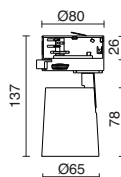

GU10 7.5W max. LED Retrofit

- ☐ 1021B-G21X1A-01
- ☒ 1021B-G21X1A-02