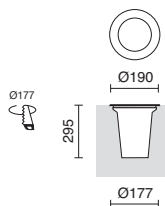

SOFIA

12W
LED COB 1800lm 3000K

18W
LED COB 2500lm 3000K

404A-L0112B-30

404A-L0118B-30

15° and 45° available.