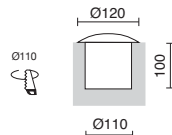

SURI

4000K
LED SMD AC 4W 420lm

302A-L0105B-04

302A-L0205B-04

4000K
LED SMD AC 4W 420lm

302B-L0105B-04

302B-L0205B-04

4000K
LED SMD AC 4W 420lm

302C-L0105B-04

302C-L0205B-04

-04 Antracita / Anthracite / Anthracite