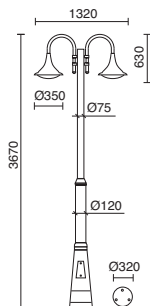

U.V. TREATED ALU (PC MAT) IP 65 IK 08 960° 220V 240V AC

LED SMD 34W 3600lm 4000K

2x LED SMD 34W 3600lm 4000K

3x LED SMD 34W 3600lm 4000K

672D-L0234B-04

672E-L0234B-04

672F-L0234B-04

LED SMD 34W 3600lm 4000K

672B-L0234B-04

U.V. TREATED ALU (PC MAT) IP 65 IK 08 960° 220V 240V AC

-04 Antracita / Anthracite / Anthracite