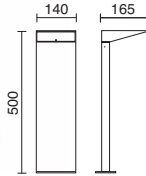

LED SMD 2.2W 480lm 3000K

916A-L0103K-04