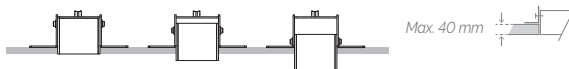

3000K
LED SMD 13W 1505lm

- B22C-L3113B-01
- B22C-L3113B-03

4000K
LED SMD 13W 1700lm

- B22C-L3313B-01
- B22C-L3313B-03

Pletinas de unión
Joint plates
Plaques d'union

A58A-808-41

Sistema Trimless / Trimless system / Systeme trimless