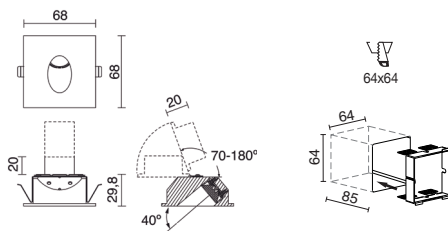

LIGUR

LED CREE 3W 160lm 3000K

- ☐ 706A-L0103B-01
- ☒ 706A-L0103B-39