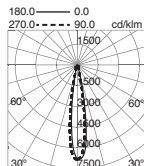

738Q-L3125B		
h (m)	d (m)	E (lux)
1,00	0,29	12485
2,00	0,58	3121
3,00	0,87	1387
4,00	1,16	780
5,00	1,45	499

738Q-L3325B		
h (m)	d (m)	E (lux)
1,00	0,29	14782
2,00	0,58	3696
3,00	0,87	1642
4,00	1,16	924
5,00	1,45	591