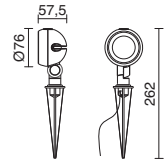

GIBSON **N**

Conector IP67 incluido
IP67 connector included
Connecteur IP67 inclus