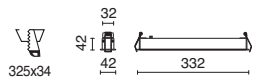

2700K LED SMD 11W 1298lm	3000K LED SMD 11W 1185lm	4000K LED SMD 11W 1380lm	
N □ 809D-L3813B-01 N ■ 809D-L3813B-03	□ 809D-L3113B-01 ■ 809D-L3113B-03	□ 809D-L3313B-01 ■ 809D-L3313B-03	NO DIM.*
N □ 809D-L3813B4M-01 N ■ 809D-L3813B4M-03	N □ 809D-L3113B4M-01 N ■ 809D-L3113B4M-03	N □ 809D-L3313B4M-01 N ■ 809D-L3313B4M-03