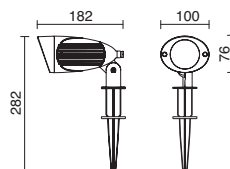

ABBI

GU10 Led/Hal 50W max.

- 485A-G21X1A-04