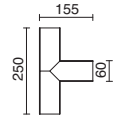

3000K
LED SMD 13W 1505lm

- ☐ B22C-L3113B-01
- ☒ B22C-L3113B-03

4000K
LED SMD 13W 1700lm

- ☐ B22C-L3313B-01
- ☒ B22C-L3313B-03