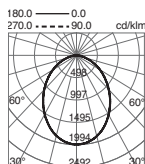

801A-L3148B			801A-L3348B		
h (m)	d (m)	E (lux)	h (m)	d (m)	E (lux)
1,00	3,45	1535	1,00	3,45	1760
2,00	6,90	384	2,00	6,90	440
3,00	10,35	171	3,00	10,35	196
4,00	13,80	96	4,00	13,80	110
5,00	17,25	61	5,00	17,25	70

□ -01 Blanco / White / Blanche