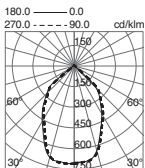

805C-L3135A

h (m)	d (m)	E (lux)
1,00	1,40	1780
2,00	2,80	445
3,00	4,20	198
4,00	5,60	111
5,00	7,00	71

805C-L3335A

h (m)	d (m)	E (lux)
1,00	1,40	1897
2,00	2,80	474
3,00	4,20	211
4,00	5,60	119
5,00	7,00	76