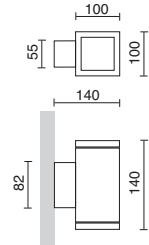

SETH

3000K

LED SMD AC 8,5W 1050lm

- 398C-LO109B-04
- 398C-LO109B-90

4000K

LED SMD AC 8,5W 1120lm

- 398C-LO209B-04
- 398C-LO209B-90

3000K

LED SMD AC 17W 2x1050lm

- 398C-LO1G9B-04
- 398C-LO1G9B-90

4000K

LED SMD AC 17W 2x1120lm

- 398C-LO2G9B-04
- 398C-LO2G9B-90

GU10 LED 3,5/4,5W - GU10 HAL 50W max.

- 398C-G21X1A-04
- 398C-G21X1A-90

GU10 LED 2x 3,5W/4,5W - HAL 2x 50W max.

- 398E-G21X1A-04
- 398E-G21X1A-90

Lamps p. 620

-04 Antracita / Anthracite / Anthracite
-90 Marrón óxido / Oxide brown / Roville