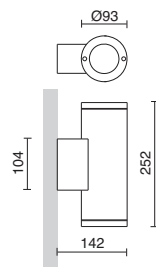

3000K

LED SMD AC 4W 420lm

- 399E-L0105B-04
- 399E-L0105B-90

4000K

LED SMD AC 4W 505lm

- 399E-L0205B-04
- 399E-L0205B-90

GU10 LED 3.5W/4.5W - GU10 HAL 50W max.

- 399E-G21X1A-04
- 399E-G21X1A-90