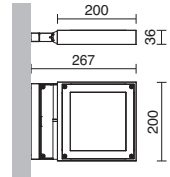

TINA

3000K

LED SMD 26W 2830lm

4000K

LED SMD 26W 3340lm

8°

■ 928A-L3126B-04

■ 928A-L3326B-04

30°

■ 928B-L3126B-04

■ 928B-L3326B-04

72°

■ 928C-L3126B-04

■ 928C-L3326B-04

90°

CRI

>90

3000K

CRI

>80

4000K

FP

0,95

220V

240V

AC