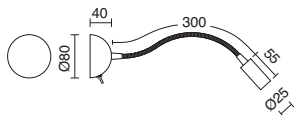

OLVAS

Hotel Cadena Palladium

LED COB 5W 240lm 3000K

- 518B-L0103A-35