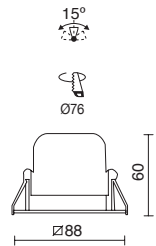

☐ 780G-L3108B-01

ALU
PC TRANS
ALU
PC METAL
IP 30
40°
220V 240V
50/60Hz
CRI >85
L80 B20 50,000h
3-SDCM

LED COB 8W 680lm 3000K

☐ 780H-L3108B-01

ALU
PC TRANS
ALU
PC METAL
IP 30
40°
220V 240V
50/60Hz
CRI >85
L80 B20 50,000h
3-SDCM