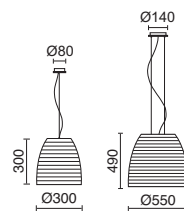

IP 20 110V 240V AC

-50 Madera Haya / Beech Wood / Bois hêtre

TWIST

BY NACHO TIMÓN

Ø300
GX53 LED T2 6W 480lm 3000K

Ø550
GX53 LED T2 10W 1200lm 3000K

■ 945C-L3110A-50

■ 945D-L3110A-50