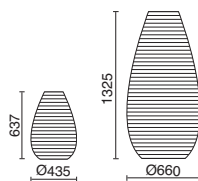

TWIST

BY NACHO TIMÓN

h637
GX53 LED T2 10W 1200lm 3000K