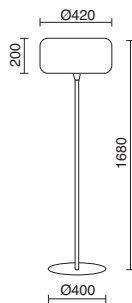

TASMANIA

E27 Led/Hal/Fluo 42W max.

458A-G05X1A-04

Lamps p. 619

-04 Antracita / Anthracite / Anthracite