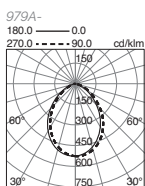

ALU PMMA MAT ALU IP 44 110° FP 0,5 FP 0,9 110V 240V 50/60Hz CRI >80 L70 40.000h
979A- 979C-
979B- 979D-

3000K LED SMD 5W 440lm □ 979A-L3105A-01	4000K LED SMD 5W 480lm □ 979A-L3305A-01	075	 Ø90
3000K LED SMD 12W 1100lm □ 979B-L3112A-01	4000K LED SMD 12W 1200lm □ 979B-L3312A-01	105	 Ø120
3000K LED SMD 24W 2310lm □ 979C-L3124A-01	4000K LED SMD 24W 2520lm □ 979C-L3324A-01	155	 Ø170
3000K LED SMD 30W 2915lm □ 979D-L3130A-01	4000K LED SMD 30W 3180lm □ 979D-L3330A-01	205	 Ø222