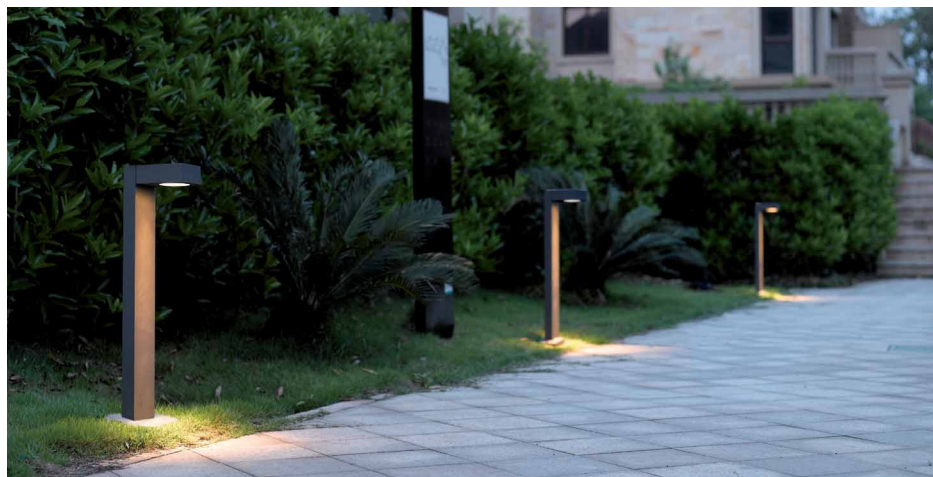

LED SMD 6W 642lm 3000K

■ 447B-L01D6A-04

GX53 LED T2 3W 350lm 4000K

■ 447A-G31X1A-04