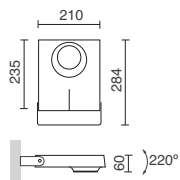

402B-L0139B-02