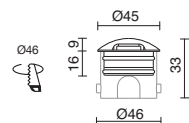

3000K
LED COB 2W 320lm

665F-L0102F-43

4000K
LED COB 2W 340lm

665F-L0202F-43