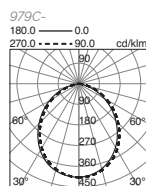

ALU PMMA MAT ALU IP 44 110° FP 0,5 FP 0,9 110V 240V 50/60Hz CRI >80 L70 40.000h
979A- 979C-
979B- 979D-

3000K LED SMD 5W 440lm □ 979A-L3105A-01	4000K LED SMD 5W 480lm □ 979A-L3305A-01	075	 Ø90
3000K LED SMD 12W 1100lm □ 979B-L3112A-01	4000K LED SMD 12W 1200lm □ 979B-L3312A-01	105	 Ø120
3000K LED SMD 24W 2310lm □ 979C-L3124A-01	4000K LED SMD 24W 2520lm □ 979C-L3324A-01	155	 Ø170
3000K LED SMD 30W 2915lm □ 979D-L3130A-01	4000K LED SMD 30W 3180lm □ 979D-L3330A-01	205	 Ø222