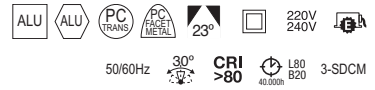

☐ -01 Blanco / White / Blanche