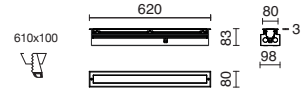

WALK

RGBW

White 6500K

LED SMD **24W** 3300lm

920M-L1440F-30

LED SMD **48W** 6600lm

920O-L1480F-30