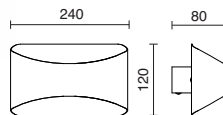

COOPER **N**

LED SMD 9W 850lm 3000K

- 987A-L0109B-01
- 987A-L0109B-02