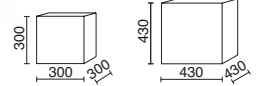

BLOCK

h300
E27 Led/Fluo max. 15W

h430
E27 Led/Fluo max. 25W

☐ 392A-G05X1A-01

☐ 392B-G05X1A-01

IP 55

IP44

110V
240V
AC

SEA SIDE
SUITABLE

h300
E27 Led/Fluo max. 15W

☐ 392C-G05X1A-01

💡 Lamps p. 619

☐ -01 Blanco / White / Blanche