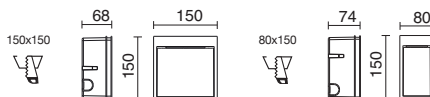

DAIN

L150

LED SMD 9W 1000lm 3000K

- ☐ 929A-L3109B-01
- ☒ 929A-L3109B-02
- ☐ 929A-L3109B-03
- ☐ 929A-L3109B-90

L80

LED SMD 4,5W 500lm 3000K

- ☐ 929B-L3105B-01
- ☒ 929B-L3105B-02
- ☐ 929B-L3105B-03
- ☐ 929B-L3105B-90

☒ ALU
☒ THERMO PLASTIC
☒ IP 66
☒ IK 09
☒ 53° ASIM.
☒ 17cm
☒ L80 50200H
☒ B20
☒ CRI >80
☒ 220V 240V AC

Disponible en 91° ☒ 91°
Available in 91°
Disponible en 91°

Reflector decorativo opcional / OUTDOOR reflector optional / Réflecteur décoratif en option

☐ A13A-929-01	☐ A13B-929-01
☒ A13A-929-02	☒ A13B-929-02
☐ A13A-929-03	☐ A13B-929-03
☒ A13A-929-47	☒ A13B-929-47
☐ A13A-929-90	☐ A13B-929-90

1. ☐ -01 Blanco / White / Blanche
   ☒ -02 Negro / Black / Noir
   ☐ -03 Gris / Grey / Gris
   ☒ -47 Oro / Gold / Or
   ☐ -90 Marrón óxido / Oxide brown / Roviile