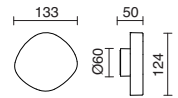

CLOUD

LED SMD AC 7.5W 800lm 3000K

- 952A-L3107A-01
- 952A-L3107A-04