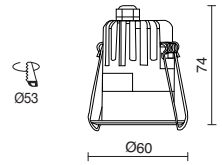

GU10 Led Retrofit/QPAR-16 230V 50W

9<15 mm

TRIMLESS □ 798C-G21X1B-01

□ -01 Blanco / White / Blanche

JANO

LED COB 6.5W 675lm 3000K

☐ 818B-L3108B-01

PEGASO