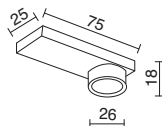

LED COB 4.8W 504lm 4000K

799B-L3305E-02

ALU LENS (PMMA) 12V DC IP 20 40° CRI >80 L80 B20 3-SDCM