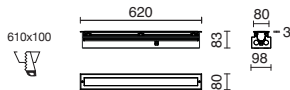

WALK

3000K
LED SMD 12W 1740lm

4000K
LED SMD 12W 1840lm

920G-L3112B-30

920G-L3312B-30

3000K
LED SMD 24W 3480lm

4000K
LED SMD 24W 3680lm

920H-L3124B-30

920H-L3324B-30

3000K
LED SMD 24W 2905lm

4000K
LED SMD 24W 3050lm

920M-L3122B-30

920M-L3322B-30

920N-L3122B-30

920N-L3322B-30

3000K
LED SMD 51W 5810lm

4000K
LED SMD 51W 6100lm

920O-L3147B-30

920O-L3347B-30

920P-L3147B-30

920P-L3347B-30

-30 Inox / Stainless steel / Inox