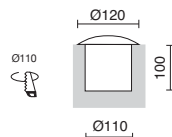

SURI

4000K
LED SMD AC 4W 420lm

302A-L0105B-04

302A-L0205B-04

4000K
LED SMD AC 4W 420lm

302B-L0105B-04

302B-L0205B-04

4000K
LED SMD AC 4W 420lm

302C-L0105B-04

302C-L0205B-04

-04 Antracita / Anthracite / Anthracite