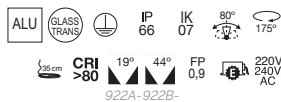

Piqueta / Spike / Pioche

■ A05A-922A-02