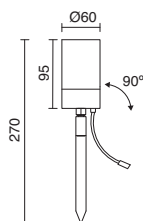

KOBE

GU10 LED 4,5W max.

172A-G21X1A-30

INOX
AISI 304

GLASS
TRANS

IP
44

90°

110V
240V
AC

Lamps p. 620

-30 Inox / Stainless steel / Inox