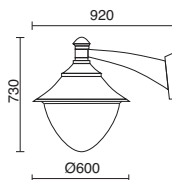

GUNTHER Ø60

GX53 LED T2 9x 7W 9x 10W

■ ■ 408B-G31X1A-02