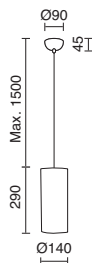

E27 Led / Fluo / Hal max. 40W

- 840B-G05X1A-55
- 840B-G05X1A-56