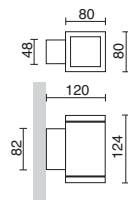

SETH

3000K

LED SMD AC 4W 420lm

4000K

LED SMD AC 4W 505lm

- 398A-LO105B-04
- 398A-LO105B-90

- 398A-LO205B-04
- 398A-LO205B-90

GU10 LED 3.5W/4.5W - GU10 HAL 50W max.

- 398A-G21X1A-04
- 398A-G21X1A-90

3000K

LED SMD AC 8W 2x 420lm

4000K

LED SMD AC 8W 2x 505lm

- 398B-LO1C4B-04
- 398B-LO1C4B-90

- 398B-LO2C4B-04
- 398B-LO2C4B-90

GU10 LED 2x 3.5W/4.5W - GU10 HAL 2x 50W max.

- 398B-G21X1A-04
- 398B-G21X1A-90

Lamps p. 620

- -04 Antracita / Anthracite / Anthracite
- -90 Marrón óxido / Oxide brown / Rovicile