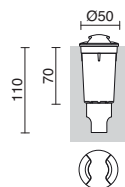

G9 LED Bulb 1.7W max. 170lm 3000K

□ 950B-L3102A-01

■ 950B-L3102A-02

▒ 950B-L3102A-03