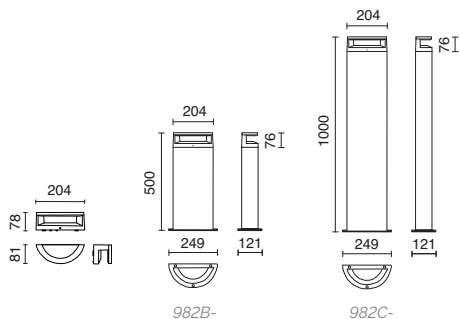

LOOP N

3000K
LED SMD 9,5W 295lm

4000K
LED SMD 9,5W 1405lm

■ 982A-L3109A-02

■ 982A-L3309A-02

3000K
LED SMD 9,5W 1295lm

4000K
LED SMD 9,5W 1405lm

■ 982B-L3109A-02

■ 982B-L3309A-02

■ 982C-L3109A-02

■ 982C-L3309A-02

■ -02 Negro / Black / Noir