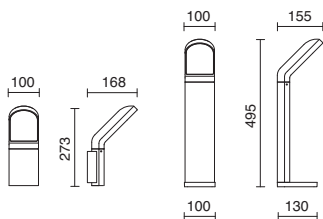

CASTELLO

LED SMD 10W 1200lm 3000K

■ 534A-L0109A-04

■ 534B-L0109A-04

110V
240V
AC

534B-
534D-

LED SMD (5630) 10W 1200lm 3000K

■ 534C-L0109B-04

■ 534D-L0109B-04

220V
240V
AC

Con sensor crepuscular y movimiento.
With daylight and motion sensor.
Avec senseur crépusculaire et mouvement.

Regulación de:
- Distancia: 0>8 m.
- Tiempo de activación: de 5 seg. a 8 min.
- Intensidad de la luz: 10 - 2000lux
- Ángulo de detección: 100°

Adjustable:
- Distance: 0>8 m.
- Activation time: from 5 sec. to 8 min.
- Light intensity: 10 - 2000lux
- Detection angle: 100°

Règlement:
- Distance: 0>8 m.
- Temps d'activation: de 5 sec à 8 min.
- Intensité de la lumière: 10 - 2000lux
- Angle de détection: 100°

■ -04 Antracita / Anthracite / Anthracite