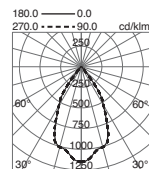

LED COB 15W 920lm 3000K

☐ 781A-L0115B-01