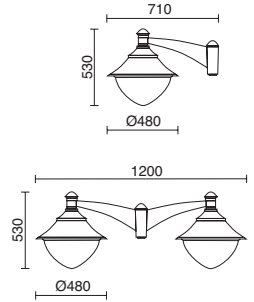

GUNTHER Ø48

GX53 LED T2 (6x 7W) (6x 10W)

2x GX53 LED T2 (6x 7W) (6x 10W)

407D-G31X1A-02

407E-G31X1A-02

IP 65

U.V. TREATED

110V 240V AC

SEA SIDE SUITABLE