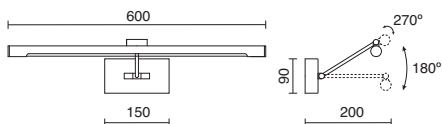

L600
LED SMD 12W 1000lm 3000K

TABEL

L366
LED SMD 6W 500lm 3000K