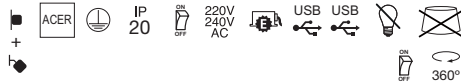

FIRENZE

E27 Led / Fluo / Hal max. 60W + LED SMD 3W 240lm 3000K

507E-Y05X1B-35

E27 Led / Fluo / Hal max. 60W + LED SMD 3W 240lm 3000K

507A-Y05X1B-35
507A-Y05X1B-46

E27 Led / Fluo / Hal max. 60W + LED SMD 3W 240lm 3000K

507F-Y05X1B-35
507F-Y05X1B-46

2x
2x

PANTALLAS / SHADES / ABAT-JOURS p. 254

Lamps p.619

-35 Niquel satinado / Satin nickel / Nickel satiné -46 Oro mate / Matt gold / Or mat
-CA Cotton White -CB Cotton Black -CC Cotton Beige