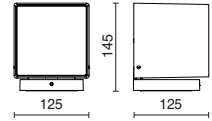

DADO

3000K
LED COB 14W 1900lm

4000K
LED COB 14W 2000lm

■ 922C-L3114B-04
■ 922D-L3114B-04

■ 922C-L3314B-04
■ 922D-L3314B-04

Piqueta / Spike / Pioche

■ A05A-922C-02

Consultar opciones de regulación
Consult regulation options
Consulter les options de régulation

■ -02 Negro / Black / Noir   ■ -04 Antracita / Anthracite / Anthracite