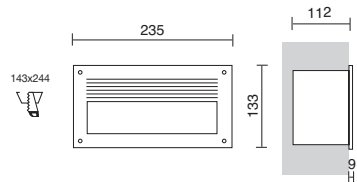

3000K

LED SMD AC 4W 400lm

4000K

LED SMD AC 4W 420lm

261C-L0105B-04

261C-L0205B-04