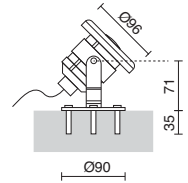

Base de acero inox.
Stainless steel base.
Base de acier Inox.