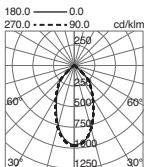

805B-L3125A

h (m)	d (m)	E (lux)
1,00	0,93	2121
2,00	1,86	530
3,00	2,79	236
4,00	3,72	133
5,00	4,65	85

805B-L3325A

h (m)	d (m)	E (lux)
1,00	0,93	2212
2,00	1,86	553
3,00	2,79	246
4,00	3,72	138
5,00	4,65	88