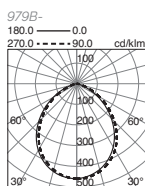

ALU PMMA MAT ALU IP 44 110° FP 0,5 FP 0,9 110V 240V 50/60Hz CRI >80 L70 40.000h
979A- 979C-
979B- 979D-

3000K LED SMD 5W 440lm □ 979A-L3105A-01	4000K LED SMD 5W 480lm □ 979A-L3305A-01	075	 Ø90
3000K LED SMD 12W 1100lm □ 979B-L3112A-01	4000K LED SMD 12W 1200lm □ 979B-L3312A-01	105	 Ø120
3000K LED SMD 24W 2310lm □ 979C-L3124A-01	4000K LED SMD 24W 2520lm □ 979C-L3324A-01	155	 Ø170
3000K LED SMD 30W 2915lm □ 979D-L3130A-01	4000K LED SMD 30W 3180lm □ 979D-L3330A-01	205	 Ø222