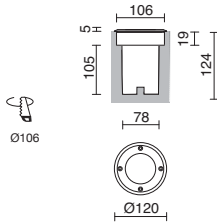

BORA LED

LED SMD 3W 330lm 4000K

O37A-LO2D1A-30