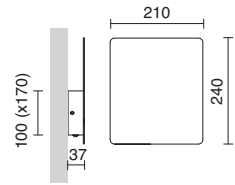

BALTIC

LED SMD 5W 400lm 3000K

□ 727E-L0105A-01

LED SMD 5W 400lm 3000K + 3W 240lm 3000K

□ 727D-L0108A-01
□ 727F-L0108A-01

727D-

727F-

□ -01 Blanco / White / Blanc