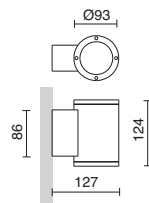

SETH

3000K

LED SMD AC 4W 420lm

- 399E-L0105B-04
- 399E-L0105B-90

4000K

LED SMD AC 4W 505lm

- 399E-L0205B-04
- 399E-L0205B-90

GU10 LED 3.5W/4.5W - GU10 HAL 50W max.

- 399E-G21X1A-04
- 399E-G21X1A-90

3000K

LED SMD AC 2x 4W 2x 420lm

- 399B-L0108B-04
- 399B-L0108B-90

4000K

LED SMD AC 2x 4W 2x 505lm

- 399B-L0208B-04
- 399B-L0208B-90

GU10 LED 2x 3.5W/4.5W - GU10 HAL 2x 50W max.

- 399B-G21X1A-04
- 399B-G21X1A-90

Lamps p. 620

- -04 Antracita / Anthracite / Anthracite
- -90 Marrón óxido / Oxide brown / Roville