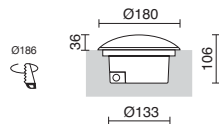

3000K
LED SMD 6W 800lm

☛ ■ 303B-L0106A-04

4000K
LED SMD 6W 800lm

■ 303B-L0206A-04