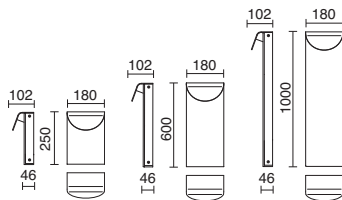

h250

LED SMD 8,5W 1500lm 3000K

- 926A-L3109B-80
- 926A-L3109B-81
- 926A-L3109B-82
- 926A-L3109B-83

h600

LED SMD 8,5W 1500lm 3000K

- 926B-L3109B-80
- 926B-L3109B-81
- 926B-L3109B-82
- 926B-L3109B-83

h1000

LED SMD 8,5W 1500lm 3000K

- 926C-L3109B-80
- 926C-L3109B-81
- 926C-L3109B-82
- 926C-L3109B-83

- -80 Neolith Nero Zimbabwe
- -81 Neolith Phedra Satin
- -82 Neolith Iron Moss Satin
- -83 Neolith La Bohème NH