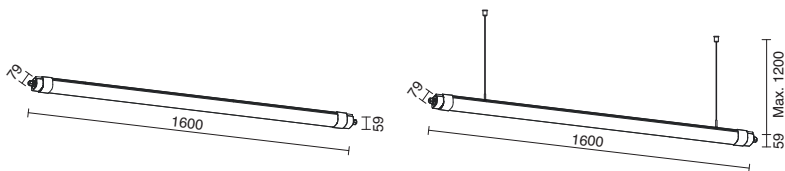

4000K
LED SMD 37W 5850lm

5700K
LED SMD 37W 6150lm

■ □ 940B-L3340B-01

□ 940B-L3640B-01

■ □ 940D-L3340B-01

□ 940D-L3640B-01