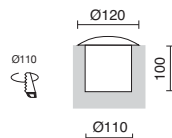

SURI

4000K
LED SMD AC 4W 420lm

302A-L0105B-04

302A-L0205B-04

4000K
LED SMD AC 4W 420lm

302B-L0105B-04

302B-L0205B-04

4000K
LED SMD AC 4W 420lm

302C-L0105B-04

302C-L0205B-04

-04 Antracita / Anthracite / Anthracite