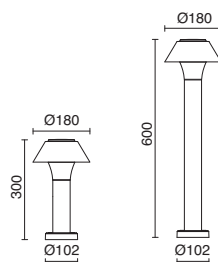

BUCKET

3000K

LED SMD 10,5W 1680lm

■ 976B-L3110B-04

■ 976C-L3110B-04

■ 976B-L31RCB-04

■ 976C-L31RCB-04

4000K

LED SMD 10,5W 1770lm

■ 976B-L3310B-04

■ 976C-L3310B-04

■ 976B-L33RCB-04

■ 976C-L33RCB-04

■ **C** Dimable corte de fase C
Dimable phase C cut-off
Dimable phase C cut-off

■ -04 Antracita / Anthracite / Anthracite