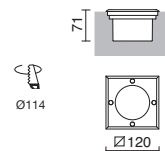

-30 Inox / Stainless steel / Inox