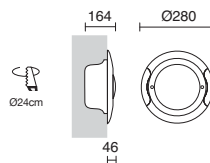

BELT

>5700K LED SMD 16W - 24VA 1485 lm **RGB** LED SMD 27W - 37VA

□ 030A-L0316D-01

□ 030A-L0427D-01

PRAGA

>5700K LED SMD 16W - 24VA 1485 lm **RGB** LED SMD 27W - 37VA

□ 253A-L0316D-01

□ 253A-L0427D-01

Alimentadores / Power supplies / Alimentateurs

Max. 350W (160x130x100mm)

Max. 700W (210x140x110mm)

B02I-X33F9D-02

B02I-X33G1D-02

IP 65 220V 240V AC 12V AC IN OUT

Instalación en piscinas hormigonadas.
En funcionamiento SIEMPRE SUMERGIDA (hasta 2m).
Consultar opciones de instalación en piscinas prefabricadas y con liner.

Suitable for installation in concrete pools.
Keep ALWAYS UNDER WATER when ON (up to 2m).
Consult installation options in prefabricated pools and with liner.

Installation en piscines béton.
En fonctionnement TOUJOURS IMMERGÉE (jusqu'à 2m).
Consultez les options d'installation dans les piscines préfabriquées et avec liner.

1 lámpara ilumina 20m² en piscinas y no en fuentes (altura).
1 lamp lights 20m² in swimming pools, but not in fountains (height).
1 lampe éclaire 20m² en piscines, sauf dans les fontaines.

Disponibile con lámpara V2.
Available with V2 lamp version.
Disponibile avec lampe V2.

Disponibile en acero inoxidable.
Available in stainless steel.
Disponibile en acier inoxydable.

Disponibile DMX con lámpara V2.
Available in DMX with V2 lamp version.
Disponibile DMX avec lampe V2.

□ -01 Blanco / White / Blanche