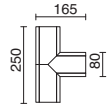

3000K
LED SMD 13W 1505lm

- ☐ B22G-L3113B-01
- ☒ B22G-L3113B-03

4000K
LED SMD 13W 1700lm

- ☐ B22G-L3313B-01
- ☒ B22G-L3313B-03