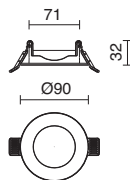

INEL

Ø70

➔ □ A13C-631-01

□ A13D-631-01

Ø70

➔ □ A13A-631-01

□ A13B-631-01

KOS

Ø85

GU10
LED Retrofit / QPAR-16 230V 50W max.

➔ □ 749B-G42X1B-01

GU5.3
LED Retrofit / QR-CBC 51 12V 50W max.

➔ □ 749B-G23X1D-01

□ -01 Blanco / White / Blanche