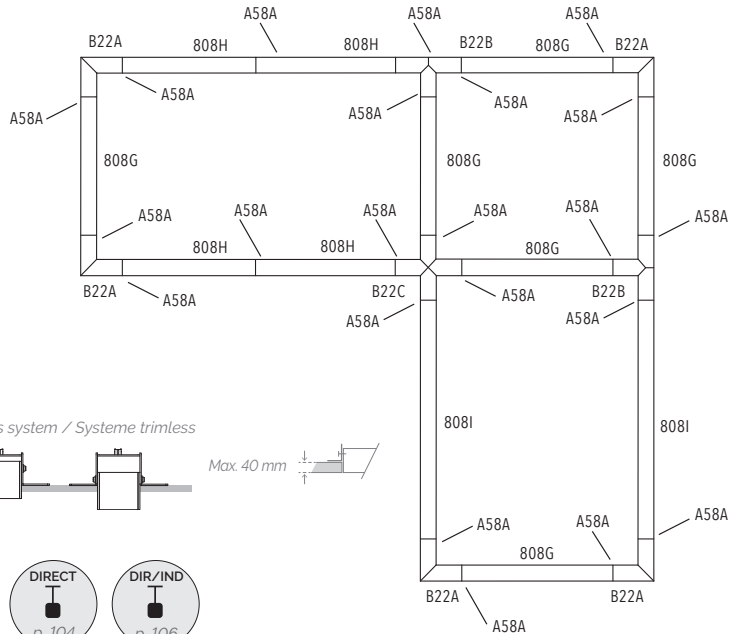

3000K
LED SMD 13W 1505lm

- B22C-L3113B-01
- B22C-L3113B-03

4000K
LED SMD 13W 1700lm

- B22C-L3313B-01
- B22C-L3313B-03

Pletinas de unión
Joint plates
Plaques d'union

A58A-808-41

Sistema Trimless / Trimless system / Systeme trimless