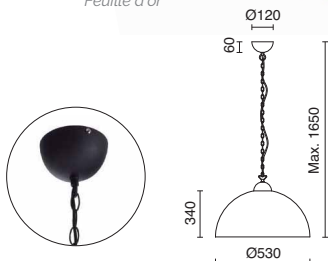

TANNA

Pan de oro
Gold leaf
Feuille d'or

E27 Led / Fluo / Hal max. 60W

618A-G05X1A-02

Adaptador carril / Rail adapter / Adaptateur de rail

- B17P-X33X2B-01
- B17P-X33X2B-02
- B17P-X33X2B-03

Carril / Rail / Rail p. 138-140