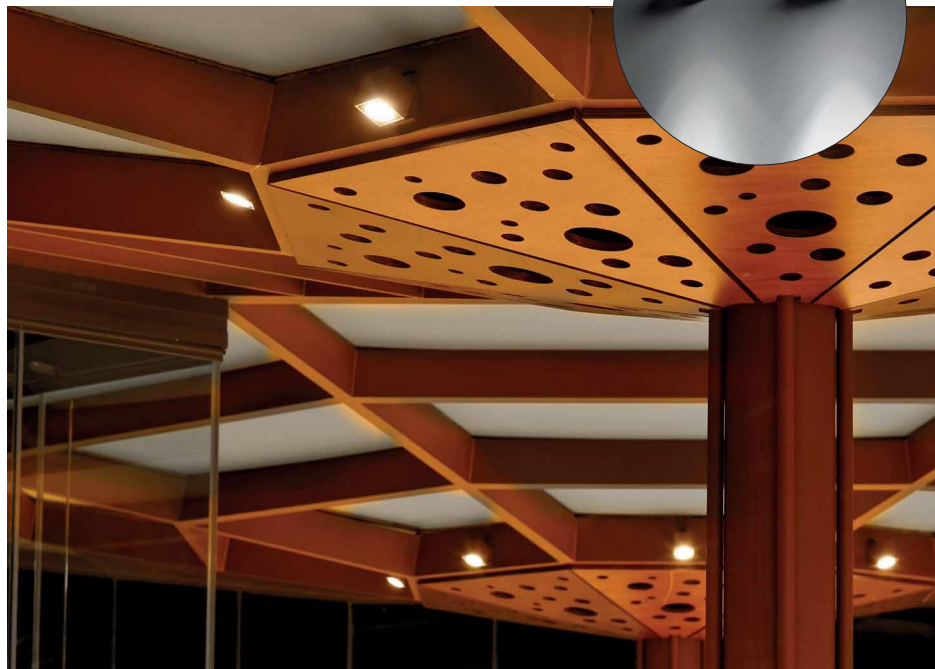

Xalet del Nin, Vilanova i la Geltrú (Barcelona)

■ -02 Negro / Black / Noir ■ -04 Antracita / Anthracite / Anthracite