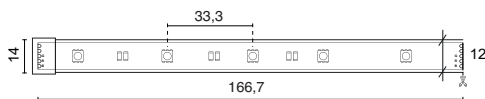

NILO RGB N

IP
67

SMD 5050 24V 120° 3M ERFI

7,2W/m ● 65lm/m ● 130lm/m ● 55lm/m

30 LED/m 200DS-L0407FCO-00

166,7 mm