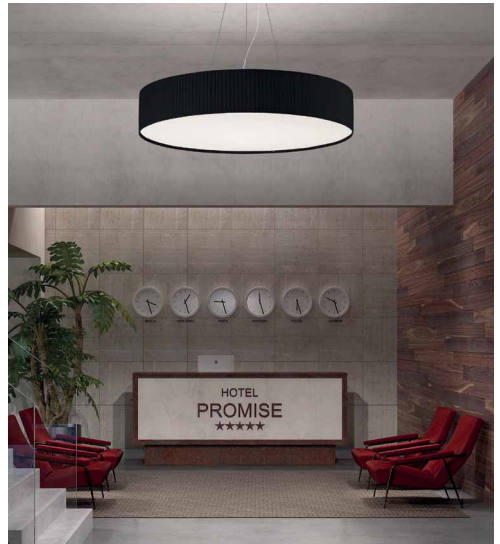

Ø900mm

LED SMD 29W 4000lm 3000K

- ☐ 908F-LO129B-RA
- ☒ 908F-LO129B-RB
- ☐ 908F-LO129B-RC