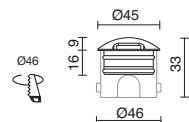

3000K
LED COB 2W 320lm

665C-L0102F-43

4000K
LED COB 2W 340lm

665C-L0202F-43