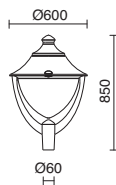

GUNTHER TOP

GX53 LED T2 9x 7W 9x 10W

■ 655A-G31X1A-02

RESIN

PMMA TRANS

IP 65

U.V. TREATED

110V 240V AC

SEA SIDE SUITABLE

Ø60

Ø600

850

Ø60

Ø60