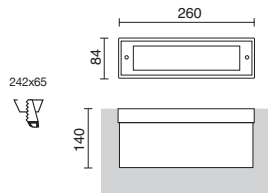

FOCUS

GU10 HAL 50W max.

GU10 LED 3000K 5W (36°)

113A-G21X1A-02

113A-L2105A-02

ARGIN

3000K
LED SMD 10W 980lm

4000K
LED SMD 10W 1090lm

191A-L0110B-30

191A-L0210B-30

-02 Negro / Black / Noir   -30 Inox / Stainless steel / Inox