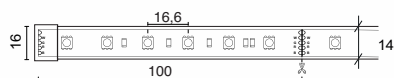

SMD 5050 24V 120°

RGB 18.2W/m 838lm/m

+
W 5.5W/m 410lm/m **2700K**

60
LED/m 200AS-L1416FCO-00

RGB 18.2W/m 868lm/m

+
W 5.5W/m 440lm/m **3000K**

201AS-L1416FCO-00

RGB 18.2W/m 868lm/m

+
W 5.5W/m 474lm/m **4000K**

202AS-L1416FCO-00

100 mm

IP
67

SMD 5050 24V 120°

RGB 18.2W/m 838lm/m

+
W 5.5W/m 410lm/m **2700K**

60
LED/m 200DS-L1416FCO-00

RGB 18.2W/m 868lm/m

+
W 5.5W/m 440lm/m **3000K**

201DS-L1416FCO-00

RGB 18.2W/m 868lm/m

+
W 5.5W/m 474lm/m **4000K**

202DS-L1416FCO-00

100 mm