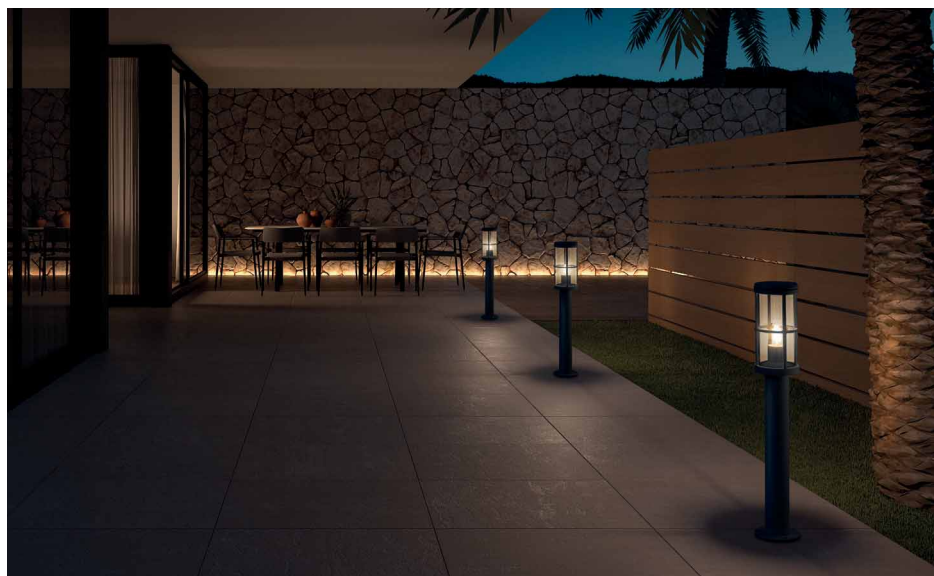

Instalar sobre suelo rígido. En césped o tierra, añadir pilastro de cemento con drenaje.
Install on rigid ground. On grass or earth, add pilaster cement with drainage.
Installer sur sol rigide. Sur l'herbe ou la terre, ajoutez un pilastre ciment avec drainage.

Lamps p. 619

-01 Blanco / White / Blanc ☒ -04 Antracita / Anthracite / Anthracite