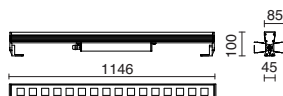

3000K
LED SMD 51W 5810lm

4000K
LED SMD 51W 6100lm

14° 920C-L3147B-03

920C-L3347B-03

42x12° 920D-L3147B-03

920D-L3347B-03

-03 Gris / Grey / Gris