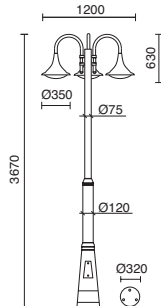

U.V. TREATED ALU (PC MAT) IP 65 IK 08 960° 220V 240V AC

LED SMD 34W 3600lm 4000K

2x LED SMD 34W 3600lm 4000K

3x LED SMD 34W 3600lm 4000K

672D-L0234B-04

672E-L0234B-04

672F-L0234B-04

LED SMD 34W 3600lm 4000K

672B-L0234B-04

U.V. TREATED ALU (PC MAT) IP 65 IK 08 960° 220V 240V AC

-04 Antracita / Anthracite / Anthracite