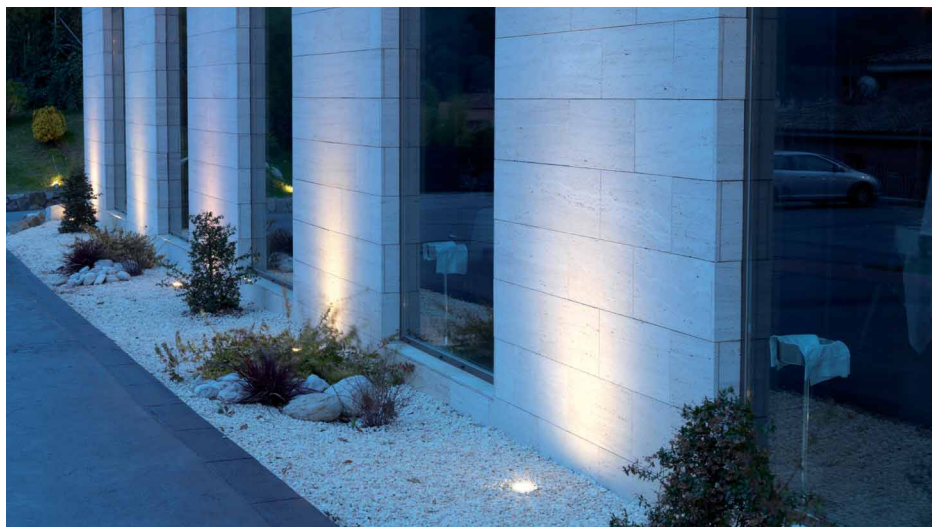

-30 Inox / Stainless steel / Inox