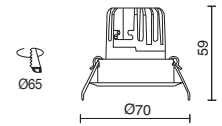

GU10 Led Retrofit/QPAR-16 230V 50W

9<15 mm

TRIMLESS □ 798C-G21X1B-01

□ -01 Blanco / White / Blanche

JANO

LED COB 6.5W 675lm 3000K

☐ 818B-L3108B-01

PEGASO