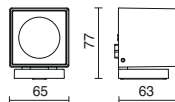

DADO

3000K
LED COB AC 8W 680lm

4000K
LED COB AC 8W 700lm

■ 922A-L3108B-04
■ 922B-L3108B-04

■ 922A-L3308B-04
■ 922B-L3308B-04

Piqueta / Spike / Pioche

■ A05A-922A-02

■ -02 Negro / Black / Noir ■ -04 Antracita / Anthracite / Anthracite