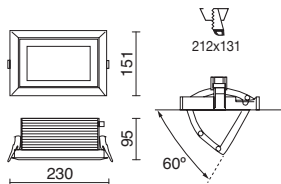

SINOPE

ALU ALU GLASS TRANS ALU ANOD BRELLO 220V 240V 69x97° 50/60Hz IP 40 60° FP >0,95 * CRI >82 L90 30,000h B10 3-SDCM

3000K
LED COB 42W 3650lm

4000K
LED COB 42W 3650lm

☐ 759A-L3142B-01

☐ 759A-L3342B-01

NO DIM. *
DALI PUSH

☒ 759A-L31R2B-01

☐ 759A-L33R2B-01

☒ 759A-L3142ASM-01

☒ 759A-L3342ASM-01

ALU ALU GLASS TRANS ALU ANOD BRELLO 220V 240V 69x97° 50/60Hz IP 40 60° FP >0,95 L90 30,000h B10 3-SDCM

MEAT

LED COB 42W 2734lm

BREAD

LED COB 42W 4267lm

FISH

LED COB 42W 4739lm

☒ 759A-L4442B-01

☐ 759A-L4642B-01

☐ 759A-L4742B-01

VEG+FRUIT

LED COB 42W 5654lm

FASHION

LED COB 42W 4268lm

☒ 759A-L4842B-01

☐ 759A-L5142B-01

CRI >90