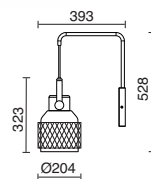

TOSCA

BY NACHO TIMÓN

E27 Led/Fluo/Hal. max. 60W

- 956C-G05X1A-01
- 956C-G05X1A-02
- 956C-G05X1A-06