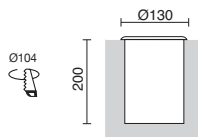

FOCUS

GU10 HAL 50W max.

GU10 LED 3000K 5W (36°)

113A-G21X1A-02

113A-L2105A-02

ARGIN

3000K
LED SMD 10W 980lm

4000K
LED SMD 10W 1090lm

191A-L0110B-30

191A-L0210B-30

-02 Negro / Black / Noir   -30 Inox / Stainless steel / Inox