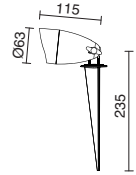

TERRA **N**

3000K

LED COB AC 6W max. 640lm

4000K

LED COB AC 6W max. 660lm

996A-L3106B-04

996A-L3306B-04

3000K

LED COB AC 6W max. 640lm

996A-L3106C-04

110V
130V

-04 Antracita / Anthracite / Anthracite