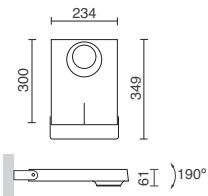

402D-L0175B-02