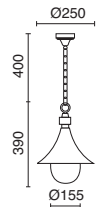

E27 Led/Hal/Fluo 42W max.

- ☐ 332G-G05X1A-01
- ☒ 332G-G05X1A-02