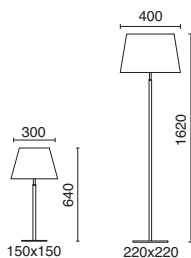

FIRENZE

E27 Led / Fluo / Hal max. 60W

507D-G05X1A-35

507C-G05X1A-35

Accesorio necesario / Necessary accessory / Accessoire nécessaire

PANTALLAS / SHADES / ABAT-JOURS

□ A26B-004-CA
■ A26B-004-CC
■ A26B-004-CB

□ A26C-004-CA
■ A26C-004-CC
■ A26C-004-CB

□ A27B-004-CA
■ A27B-004-CC
■ A27B-004-CB

□ A27C-004-CA
■ A27C-004-CC
■ A27C-004-CB

Lamps p.619

■ -35 Niquel satinado / Satin nickel / Nickel satiné □ -CA Cotton White ■ -CB Cotton Black ■ -CC Cotton Beige