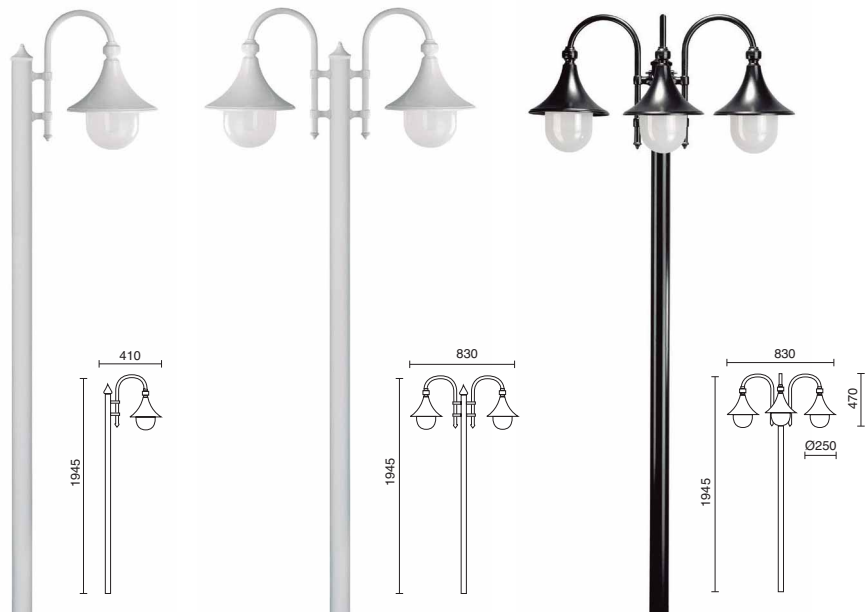

💡 Lamps p. 619

- -02 Negro / Black / Noir

TROM

Base y anclaje no incluido
Base and anchor not included
Base et ancrage non inclus

E27 Led/Hal/Fluo 42W max.

2x E27 Led/Hal/Fluo 42W max.

3x E27 Led/Hal/Fluo 42W max.