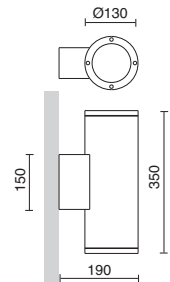

3000K

LED SMD AC 17,5W 2125lm

- 399C-L0118B-04
- 399C-L0118B-90

4000K

LED SMD AC 17,5W 2270lm

- 399C-L0218B-04
- 399C-L0218B-90

3000K

LED SMD AC 35W 2x 2125lm

- 399C-L01H3B-04
- 399C-L01H3B-90

4000K

LED SMD AC 35W 2x 2270lm

- 399C-L02H3B-04
- 399C-L02H3B-90

E27 LED/HAL 75W max.

- 399C-G05X1A-04
- 399C-G05X1A-90