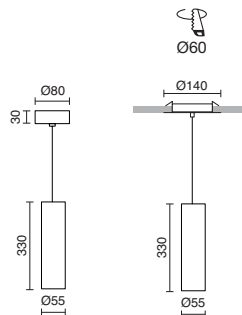

TANIA

GU10 Led/Hal. max. 50W

- 906B-G21X1A-01
- 906B-G21X1A-02
- 906B-G21X1A-37
- 906B-G21X1A-47

- 906C-G21X1B-01
- 906C-G21X1B-02
- 906C-G21X1B-37
- 906C-G21X1B-47

Adaptador carril / Rail adapter / Adaptateur de rail

- B17P-X33X2B-01
- B17P-X33X2B-02
- B17P-X33X2B-03

Carril / Rail / Rail p. 138-140

Lamps p.620

□ -01 Blanco / White / Blanc   ■ -02 Negro / Black / Noir   ■ -37 Cobre / Copper / Cuivre   ■ -47 Oro / Gold / Or