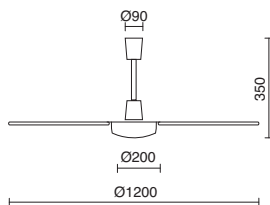

FUJIL

22.6W-195rpm / 32.2W-256rpm / 39.2W-290rpm / 43.7W-307rpm / 60W-330rpm

□ 638A-VX60B-01