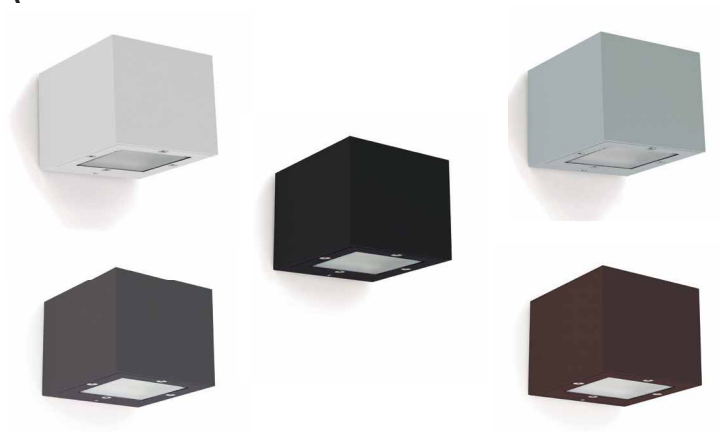

ISORA

G9 Hal 40W max.

2x G9 Hal 40W max.

- 157A-H20X1A-01
- 157A-H20X1A-02
- 157A-H20X1A-03
- 157A-H20X1A-04
- 157A-H20X1A-91

- 157B-H20X1A-01
- 157B-H20X1A-02
- 157B-H20X1A-03
- 157B-H20X1A-04
- 157B-H20X1A-91

3000K

LED COB AC 4W 345lm

3000K

2x LED COB AC 4W 345lm

- 157A-L0105B-01
- 157A-L0105B-02
- 157A-L0105B-03
- 157A-L0105B-04
- 157A-L0105B-91

- 157B-L01G8B-01
- 157B-L01G8B-02
- 157B-L01G8B-03
- 157B-L01G8B-04
- 157B-L01G8B-91

4000K

LED COB AC 4W 355lm

4000K

2x LED COB AC 4W 355lm

- 157A-L0205B-01
- 157A-L0205B-02
- 157A-L0205B-03
- 157A-L0205B-04
- 157A-L0205B-91

- 157B-L02G8B-01
- 157B-L02G8B-02
- 157B-L02G8B-03
- 157B-L02G8B-04
- 157B-L02G8B-91

Lamps G9 p. 620

□ -01 Blanco / White / Blanc   ■ -02 Negro / Black / Noir   ■ -03 Gris / Grey / Gris
■ -04 Antracita / Anthracite / Anthracite   ■ -91 Marrón cobrizo / Copper brown / Brune cuivre