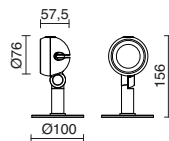

□ -01 Blanco / White / Blanche ■ -04 Antracita / Anthracite / Anthracite

GIBSON **N**

Connector IP67 included
IP67 connector included
Connecteur IP67 inclus

3000K
LED 6W 680lm

4000K
LED 6W 680lm

36° 998A-L3106E-02