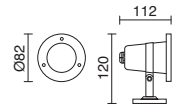

 GLASS
TRANS

 IP
44

 90°

 110V
240V
AC

 Lamps p. 620

 -30 Inox / Stainless steel / Inox

SEDNA

LED SMD 3W 250lm 4000K