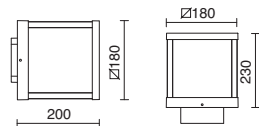

LED COB 12W 1300lm 3000K

■ ■ 791A-LO112A-04