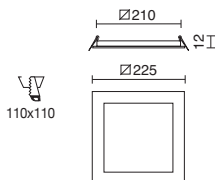

3000K
LED SMD 18W 1535lm

☐ 599B-L3118A-01

4000K
LED SMD 18W 1710lm

☐ 599B-L3318A-01