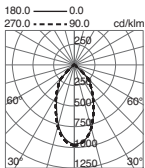

805A-L3115A

h (m)	d (m)	E (lux)
1,00	0,93	1102
2,00	1,86	276
3,00	2,79	122
4,00	3,72	69
5,00	4,65	44

805A-L3315A

h (m)	d (m)	E (lux)
1,00	0,93	1175
2,00	1,86	294
3,00	2,79	131
4,00	3,72	73
5,00	4,65	47