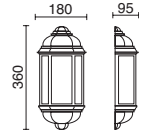

MEDI

E27 Led/Hal/Fluo 42W max.

E27 Led/Hal/Fluo 42W max.

- 194B-G05X1A-01
- 194B-G05X1A-02

- 194A-G05X1A-01
- 194A-G05X1A-02

KEO

E27 Led/Hal/Fluo 42W max.

- 167B-G05X1A-02
- 167A-G05X1A-02

E27 Led/Hal/Fluo 42W max.

- 167H-G05X1A-02

Lamps p.721

□ -01 Blanco / White / Blanche ■ -02 Negro / Black / Noir