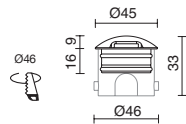

NODY

4000K
LED COB 1.5W 180lm

665B-L0102F-43

665B-L0202F-43

4000K
LED COB 2W 340lm

665C-L0102F-43

665C-L0202F-43

4000K
LED COB 1.5W 180lm

665E-L0102F-43

665E-L0202F-43

4000K
LED COB 2W 340lm

665F-L0102F-43

665F-L0202F-43

Alimentadores / Power supplies / Alimentateurs

max. 12W (O>5)

max. 25W (O>11)

B02Q-X3312F-01

B02Q-X3325F-01

IP 30 24V DC 50/60Hz 110V 240V AC

-43 Inox cepillado / Brushed stainless steel / Inox brossé