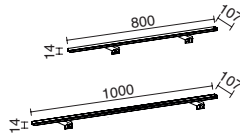

BLIZZARD

L280

LED SMD AC 6W 457lm 4000K

970A-LO206B-32

L500

LED SMD AC 15W 1265lm 4000K

970D-LO215B-32

L800

LED SMD AC 8W 568lm 4000K

970B-LO208B-32

L1000

LED SMD AC 18W 1532lm 4000K

970E-LO218B-32

L800

LED SMD AC 10W 720lm 4000K

970C-LO210B-32