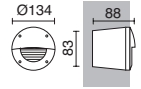

GX53 LED T2 3W

- O84F-G31X1A-02
- O84F-G31X1A-03

SEA SIDE SUITABLE