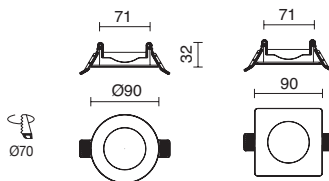

INEL

☐ A13A-631-01

☐ A13B-631-01

☐ A13C-631-01

☐ A13D-631-01

KOS

GU10
LED Retrofit / QPAR-16 230V 50W max.

☐ 749B-G42X1B-01

GU5.3
LED Retrofit / QR-CBC 51 12V 50W max.

☐ 749B-G23X1D-01

☐ -01 Blanco / White / Blanche

💡 Lamps p. 720, 722