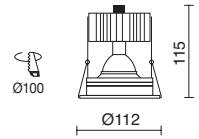

SILVER

GU10

LED Retrofit / QPAR-16 230V 50W max.

- 737A-G21X1B-01
- → ■ 737A-G21X1B-02
- 737A-G21X1B-03

GU5.3

LED Retrofit / QR-CBC 51 12V 50W max.

- 737A-G23X1D-01
- → ■ 737A-G23X1D-02
- 737A-G23X1D-03

Con aro de preinstalación.
With pre-installation frame.
Avec anneau de preinstallation.

💡 Lamps p. 720, 722

□ -01 Blanco / White / Blanche   ■ -02 Negro / Black / Noir   ■ -03 Gris / Grey / Gris