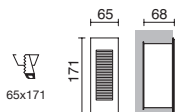

DAMBEL

LED SMD 3W 170lm 3000K

- ■ 543A-LO103A-03
- 543A-LO103A-04