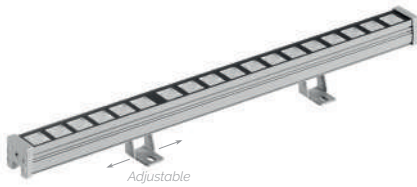

RIGA **N**

3000K
LED SMD 18Wmax. 2430lm

4000K
LED SMD 18Wmax. 2610lm

1025A-L3118F40-03

1025A-L3318F40-03

1025A-L3118FKO-03

1025A-L3318FKO-03