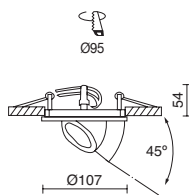

MINI LUNA

GU10

LED Retrofit / QPAR-16 50W max.

- ☐ 741A-G42X1B-01
- ☒ 741A-G42X1B-02
- ☒ 741A-G42X1B-03
- ☒ 741A-G42X1B-32
- ☒ 741A-G42X1B-45
- ☒ 741A-G42X1B-48

GU5.3

LED Retrofit / QR-CBC 51 50W max.

- ☐ 741A-G23X1D-01
- ☒ 741A-G23X1D-02
- ☒ 741A-G23X1D-03
- ☒ 741A-G23X1D-32
- ☒ 741A-G23X1D-45
- ☒ 741A-G23X1D-48

Lamps p. 720, 722

☐ -01 Blanco / White / Blanche
☒ -02 Negro / Black / Noir
☒ -03 Gris / Grey / Gris
☒ -32 Cromado / chrome / cromat
☒ -45 Cromado mate / Matt chrome / Cromat mat
☒ -48 Niquel mate / Matt nickel / Niquel mat