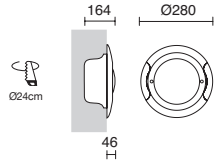

BELT

>5700K

LED SMD 16W - 24VA 1485 lm

RGB

LED SMD 27W - 37VA

☐ 030A-L0316D-01

☐ 030A-L0427D-01

IP 68

50,000h

2,5m

12 COLORS

8 SEQUEN

12V AC

max. 2m