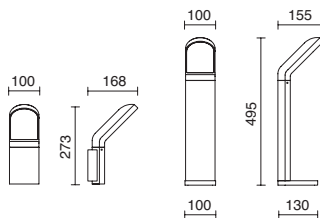

CASTELLO

LED SMD 10W 1200lm 3000K

■ ■ 534A-L0109A-04

■ ■ 534B-L0109A-04