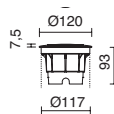

■ 373A-G31X1A-02

■ 373B-G31X1A-02

■ 373C-G31X1A-02