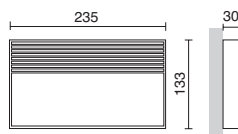

3000K
LED SMD AC 5W 540lm

4000K
LED SMD AC 5W 580lm

■ 923B-L3105B-04

■ 923B-L3305B-04