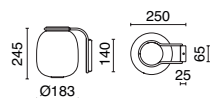

KRISTA N

BY NACHO TIMÓN

LED SMD AC 10W 830lm 2700K

- 1028G-L38RCB-02-FG
- 1028G-L38RCB-02-05
- 1028G-L38RCB-02-06