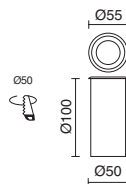

PUSSA

4000K
LED SMD 4W 370lm

654B-L0104F-03

654B-L0204F-03

4000K
LED SMD 4W 370lm

654D-L0104F-03

654D-L0204F-03

4000K
LED SMD 4W 370lm

654F-L0104F-03

654F-L0204F-03

Alimentador / Power supply / Alimentateur
max. 12W (0>3 units.)

	B02A-X3317H-01	110V 240V AC	350mA	IP 20
		IN	OUT	

-03 Gris / Grey / Gris