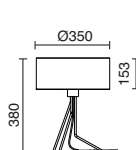

DIAGONAL

BY NACHO TIMÓN