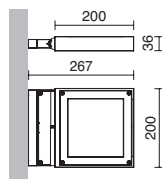

TINA

3000K

LED SMD 26W 2830lm

4000K

LED SMD 26W 3340lm

8°

928A-L3126B-04

928A-L3326B-04

30°

928B-L3126B-04

928B-L3326B-04

72°

928C-L3126B-04

928C-L3326B-04

3000K

LED SMD 26W 2830lm

4000K

LED SMD 26W 3340lm

8°

928D-L3126B-04

928D-L3326B-04

30°

928E-L3126B-04

928E-L3326B-04

72°

928F-L3126B-04

928F-L3326B-04

■ -04 Antracita / Anthracite / Anthracite