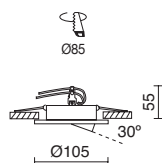

☐ -01 Blanco / White / Blanche

INEL

☐ A13A-631-01

☐ A13B-631-01

☐ A13C-631-01

☐ A13D-631-01

KOS

GU10
LED Retrofit / QPAR-16 230V 50W max.