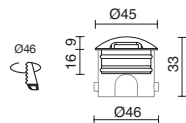

NODY

4000K
LED COB 1.5W 180lm

665B-L0102F-43

665B-L0202F-43

4000K
LED COB 2W 340lm

665C-L0102F-43

665C-L0202F-43

4000K
LED COB 1.5W 180lm

665E-L0102F-43

665E-L0202F-43

4000K
LED COB 2W 340lm

665F-L0102F-43

665F-L0202F-43

Alimentadores / Power supplies / Alimentateurs

max. 12W (O>5)

max. 25W (O>11)

B02Q-X3312F-01

B02Q-X3325F-01

IP 30 24V DC 50/60Hz 110V 240V AC

-43 Inox cepillado / Brushed stainless steel / Inox brossé