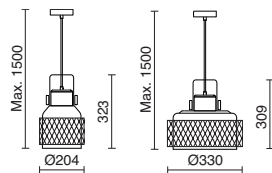

SERIES

TOSCA

BY NACHO TIMÓN