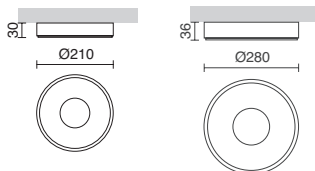

VIENA

Ø210

LED COB 12W 1800lm 3000K

Ø280

LED COB 30W 3800lm 3000K

■ ■ □ 403A-L0112B-01

□ 403B-L0130B-01

ALU PC (TRANS) IP 44/65 IK 08

CRI >80 (step) 50,000h L80 B20 120° 220V 240V AC