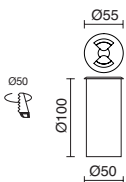

654F-L0104F-03

654F-L0204F-03

Alimentador / Power supply / Alimentateur
max. 12W (0>3 units.)

	B02A-X3317H-01	110V 240V AC	350mA	IP 20
		IN	OUT	

-03 Gris / Grey / Gris