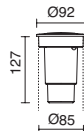

■ 557A-G21X1A-02

■ 557B-G21X1A-02

■ 557C-G21X1A-02