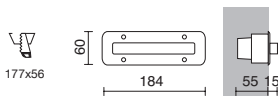

SYNA

LED SMD 3W 3000K (☺) + Azul / Blue / Bleu (☺)

LED SMD 3W 300lm 3000K

Alimentador / Power supply / Alimentateur
max. 17W (max. 4 unit.)

B02A-X3317H-01	110V 240V AC	24V DC	IP 20
	IN	OUT	

3500K
LED SMD 1.3W 200lm

Azul / Blue / Bleu
LED SMD 1.3W

Alimentadores / Power supplies / Alimentateurs
15W (max. 9 unit.)

B02A-X33X2F-01	220V 240V AC	24V DC	IP 20
	IN	OUT	

12W (max. 7 unit.)

B02Q-X3312F-01	90V 295V AC	24V DC	IP 30
	IN	OUT	

☑ -30 Inox / Stainless steel / Inox