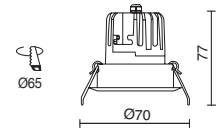

GU10 Led Retrofit/QPAR-16 230V 50W

TRIMLESS □ 798C-G21X1B-01

Light bulb icon Lamps p. 722

□ -01 Blanco / White / Blanche

JANO

LED COB 6,5W 675lm 3000K

☐ 818B-L3108B-01

PEGASO