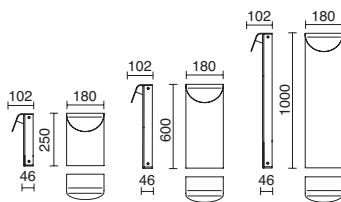

h250

LED SMD 8,5W 1500lm 3000K

- 926A-L3109B-80
- 926A-L3109B-81
- 926A-L3109B-82
- 926A-L3109B-83

h600

LED SMD 8,5W 1500lm 3000K

- 926B-L3109B-80
- 926B-L3109B-81
- 926B-L3109B-82
- 926B-L3109B-83

h1000

LED SMD 8,5W 1500lm 3000K

- 926C-L3109B-80
- 926C-L3109B-81
- 926C-L3109B-82
- 926C-L3109B-83

- -80 Neolith Nero Zimbabwe
- -81 Neolith Phedra Satin
- -82 Neolith Iron Moss Satin
- -83 Neolith La Bohème NH