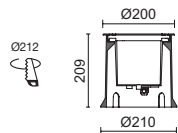

-30 Inox / Stainless steel / Inox