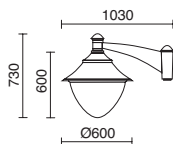

💡 Lamps p.720

■ -02 Negro / Black / Noir

GUNTHER Ø60

GX53 LED T2 (9x 10W)

■ 408B-G31X1A-02

GX53 LED T2 (9x 10W)

2x GX53 LED T2 (9x 10W)

■ 408D-G31X1A-02