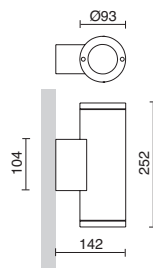

3000K

LED SMD AC 4W 500lm

4000K

LED SMD AC 4W 510lm

- 399E-L0105B-04
- 399E-L0105B-90

- 399E-L0205B-04
- 399E-L0205B-90

GU10 LED 3.5W/4.5W - GU10 HAL 50W max.

- 399E-G21X1A-04
- 399E-G21X1A-90