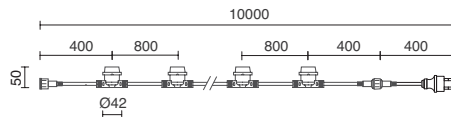

PORTOFINO

E27 LED 12 lampholder lamp Ø45