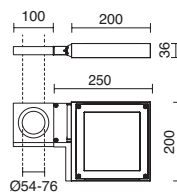

3000K

LED SMD 26W 2830lm

4000K

LED SMD 26W 3340lm

8°

928A-L3126B-04

928A-L3326B-04

30°

928B-L3126B-04

928B-L3326B-04

72°

928C-L3126B-04

928C-L3326B-04