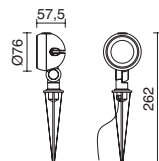

GIBSON

Conector IP67 incluido
IP67 connector included
Connecteur IP67 inclus