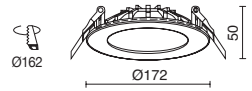

□ 757C-L3120B-01