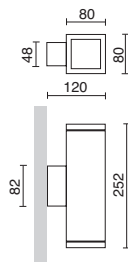

3000K

LED SMD AC 8W 2x500lm

4000K

LED SMD AC 8W 2x510lm

- 398B-LO1C4B-04
- 398B-LO1C4B-90

- 398B-LO2C4B-04
- 398B-LO2C4B-90

GU10 LED 2x 3.5W/4.5W - GU10 HAL 2x 50W max.

- 398B-G21X1A-04
- 398B-G21X1A-90

Lamps p. 722

- -04 Antracita / Anthracite / Anthracite
- -90 Marrón óxido / Oxide brown / Roville