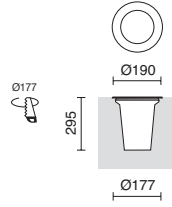

SOFIA

12W
LED COB 1800lm 3000K

18W
LED COB 2500lm 3000K

2000Kg
40Km/h

404A-LO112B-30

15° and 45° available.

404A-LO118B-30

15° and 45° available.