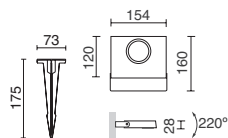

LISBOA

LED COB 12W 1800lm 3000K

402A-L0112B-02

ALU + INOX   THERMO PLASTIC   THERMO PLASTIC   IP 66   IK 10   3-step
CRI >85   L80 B10   220°   220V 240V AC   30°   2,5m