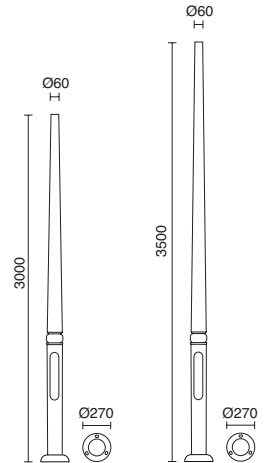

GX53 LED T2 (6x 10W)

2x GX53 LED T2 (6x 10W)

■ 407D-G31X1A-02

■ 407E-G31X1A-02