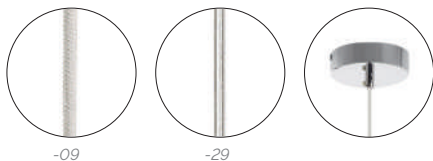

● -CB Cotton Black

○ -CC Cotton Beige

FIRENZE

E27 Led / Fluo / Hal max. 60W

- 507G-G05X1A-09
- 507G-G05X1A-29

Adaptador carril / Rail adapter / Adaptateur de rail

- B17P-X33X2B-01
- B17P-X33X2B-02
- B17P-X33X2B-03