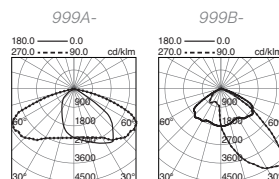

Conector IP67 incluido
IP67 connector included
Connecteur IP67 inclus

3000K LED SMD 21W 3025lm	4000K LED SMD 21W 3505lm
999A-LO125A-04	999A-LO225A-04

LED SMD 47W 6770lm	LED SMD 47W 7615lm
999A-LO150A-04	999A-LO250A-04

3000K LED SMD 21W 3025lm	4000K LED SMD 21W 3505lm
999B-LO125A-04	999B-LO225A-04

LED SMD 47W 6770lm	LED SMD 47W 7615lm
999B-LO150A-04	999B-LO250A-04

2 posiciones y orientación de ±15°
2 positions and ±15° orientable
2 positions et orientation de ± 15°