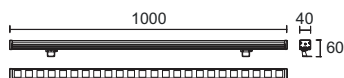

RIGA **N**

RGBW

White 4000K

ALU (GLASS TRANS) IP 66 IK 08 150° 0,5m 50.000h L80 B50 24V DC DMX

L500

LED SMD RGBW (4000K) 18W max. 1200lm

L1000

LED SMD RGBW (4000K) 36W max. 2400lm

1025C-L1418F4X-03

1025D-L1436F4X-03

1025C-L1418FKX-03

1025D-L1436FKX-03

24V DC ALIMENTADORES / POWER SUPPLIES / ALIMENTATEURS

Kit Controlador y mando a distancia para RGB/RGBW
Controller and remote control kit for RGB/RGBW
Kit contrôleur et télécommande pour RGB/RGBW

CONT.R9+XC

Led Driver 24V DC remotos a consultar (p. 725)
Remote Led Driver 24V DC under request (p. 725)
Driver Led 24V DC à consulter (p. 725)

Sistema control DMX integrado.
Integrated DMX control system.
Système de contrôle DMX intégré.

Controller

Control: RF 2.4Ghz
Exit sign: DMX512
Input Voltage: 5-24Vdc
10 statics colors
32 dynamics modes

Remote Control

Control: 1 zone (30m)
power supply: 1xCR2032 non incluse (3Vdc)
Exit sign: RF 2.4Ghz

-03 Gris / Grey / Gris