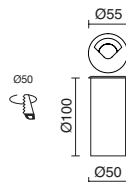

PUSSA

4000K
LED SMD 4W 370lm

654B-L0104F-03

654B-L0204F-03

4000K
LED SMD 4W 370lm

654D-L0104F-03

654D-L0204F-03

4000K
LED SMD 4W 370lm

654F-L0104F-03

654F-L0204F-03

Alimentador / Power supply / Alimentateur
max. 12W (0>3 units.)

	B02A-X3317H-01	110V 240V AC	350mA	IP 20
		IN	OUT	

-03 Gris / Grey / Gris