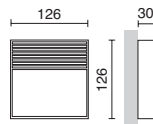

RIMA

3000K
LED SMD AC 5W 540lm

4000K
LED SMD AC 5W 580lm

■ 923B-L3105B-04

■ 923B-L3305B-04

3000K
LED SMD AC 13W 1410lm

4000K
LED SMD AC 13W 1510lm

■ 923A-L3113B-04

■ 923A-L3313B-04

□ -01 ■ -90 Consultar otras opciones de acabado / Consult other finishing options / Consultez les autres options de finition.

■ -04 Antracita / Anthracite / Anthracite