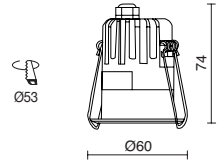

GU10 Led Retrofit/QPAR-16 230V 50W

TRIMLESS □ 798C-G21X1B-01

Light bulb icon Lamps p. 722

□ -01 Blanco / White / Blanche

JANO

LED COB 6,5W 675lm 3000K

☐ 818B-L3108B-01

PEGASO