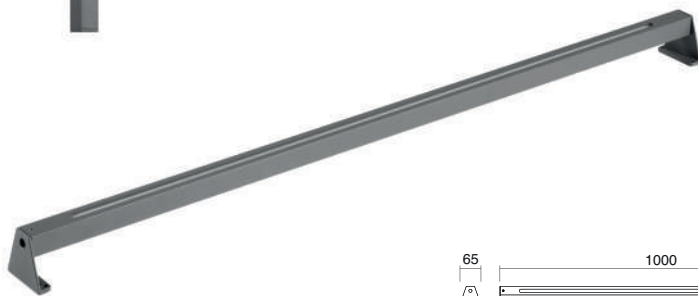

3000K
LED SMD AC 15W 1500lm

4000K
LED SMD AC 15W 1620lm

■ ■ 1024C-L3115BX0-04

■ 1024C-L3315BX0-04

ALU PC MAT IP 65 180° CRI >80 50/60Hz L70 B50 50.000h 30cm 220V 240V AC