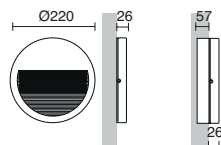

3000K

LED SMD 4W 544lm

- 580C-LO104B-03
- 580C-LO104B-04

- 289D-LO104B-03
- 289D-LO104B-04

4000K

LED SMD 4W 576lm

- 580C-LO204B-03
- 580C-LO204B-04

- 289D-LO204B-03
- 289D-LO204B-04