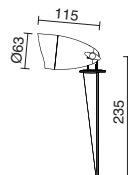

TERRA

3000K

LED SMD AC 6W max. 640lm

4000K

LED SMD AC 6W max. 660lm

996A-L3106B-04

996A-L3306B-04

3000K

LED SMD AC 6W max. 640lm

996A-L3106C-04

110V
130V

-04 Antracita / Anthracite / Anthracite