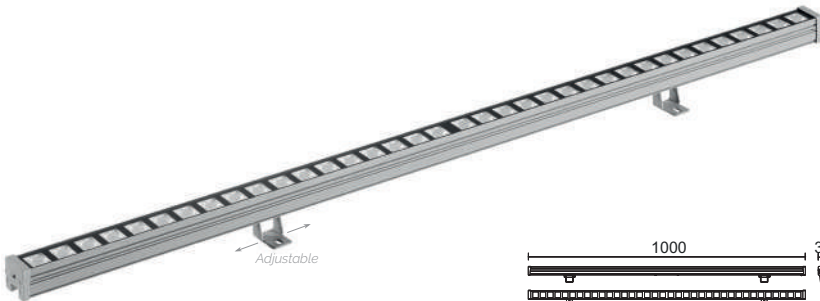

3000K
LED SMD 36W 4860lm

4000K
LED SMD 36W 5220lm

1025B-L3136F40-03

1025B-L3336F40-03

1025B-L3136FKO-03

1025B-L3336FKO-03

Led Driver 24V DC remotos a consultar (p. 725)
Remote Led Driver 24V DC under request (p. 725)
Driver Led 24V DC à consulter (p. 725)

-03 Gris / Grey / Gris