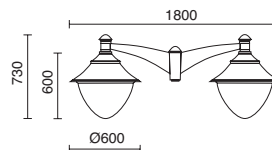

💡 Lamps p.720

■ -02 Negro / Black / Noir

GUNTHER Ø60

GX53 LED T2 (9x 10W)

■ 408B-G31X1A-02

GX53 LED T2 (9x 10W)

2x GX53 LED T2 (9x 10W)

■ 408D-G31X1A-02