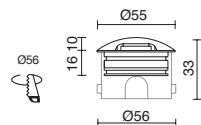

NODY

4000K
LED COB 1.5W 180lm

665B-L0102F-43

665B-L0202F-43

4000K
LED COB 2W 340lm

665C-L0102F-43

665C-L0202F-43

4000K
LED COB 1.5W 180lm

665E-L0102F-43

665E-L0202F-43

4000K
LED COB 2W 340lm

665F-L0102F-43

665F-L0202F-43

Alimentadores / Power supplies / Alimentateurs

max. 12W (O>5)

max. 25W (O>11)

B02Q-X3312F-01

B02Q-X3325F-01

IP 30 24V DC 50/60Hz 110V 240V AC

-43 Inox cepillado / Brushed stainless steel / Inox brossé