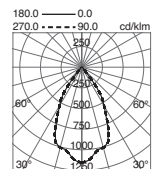

☛ □ 781A-L0115B-01