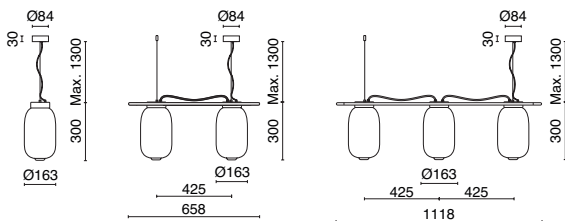

KRISTA N

BY NACHO TIMÓN

ACER
GLASS TRANS
IP 20
50/60Hz
C
CRI >90
L70 B10 50,000h
220V 240V AC
LED

LED SMD AC 10W 830lm 2700K

■ ■ 1028D-L38RCB-02-06

2x LED SMD AC 10W 1660lm 2700K

■ ■ ■ 1028E-L38RCB-02-06

3x LED SMD AC 10W 2490lm 2700K

■ ■ ■ 1028F-L38RCB-02-06

■ -02 Negro / Black / Noir   ■ -06 Azul / Blue / Bleu