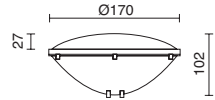

233A-L2427D-04

233A-L2415D-04

IP 68 max. 2m
12 COLORS
8 SEQUEN
12V AC