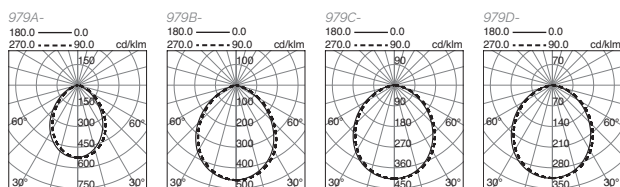

ALU PMMA MAT ALU IP 44 110° FP 0,5 FP 0,9 110V 240V 50/60Hz CRI >80 L70 40.000h

979A-979B-   979C-979D-

3000K LED SMD 5W 440lm ☛ □ 979A-L3105A-01	4000K LED SMD 5W 480lm □ 979A-L3305A-01	075	
3000K LED SMD 12W 1100lm ☛ □ 979B-L3112A-01	4000K LED SMD 12W 1200lm □ 979B-L3312A-01	0105	
3000K LED SMD 24W 2310lm ☛ □ 979C-L3124A-01	4000K LED SMD 24W 2520lm □ 979C-L3324A-01	0155	
3000K LED SMD 30W 2915lm ☛ □ 979D-L3130A-01	4000K LED SMD 30W 3180lm □ 979D-L3330A-01	0205