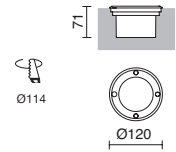

SIO

GX53 LED T2 3W 350lm 4000K

379A-G31X1A-30

GX53 LED T2 3W 350lm 4000K

379B-G31X1A-30

-30 Inox / Stainless steel / Inox