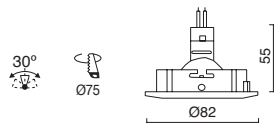

GU10

LED Retrofit / QPAR-16 230V 50W max.

- ☒ 780F-G42X1B-01
- ☒ 780F-G42X1B-02
- ☒ 780F-G42X1B-45
- ☐ 780F-G42X1B-48

GU5.3

LED Retrofit / QR-CBC 51 12V 50W max.

- ☒ 780F-G23X1D-01
- ☒ 780F-G23X1D-02
- ☒ 780F-G23X1D-45
- ☐ 780F-G23X1D-48