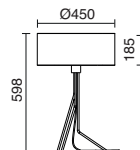

DIAGONAL

BY NACHO TIMÓN