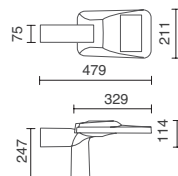

FENDER

Video

Conector IP67 incluido
IP67 connector included
Connecteur IP67 inclus