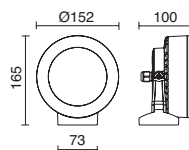

GX53 LED T2 7W 800lm

409A-G31X1A-02