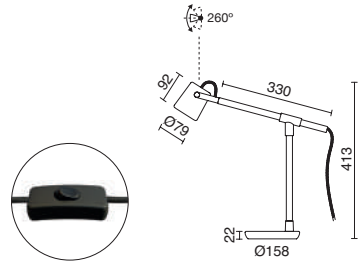

MANTIS

E27 (Ø45) Led / Fluo / Hal max. 40W

□ 990A-G04X1A-01

💡 *Lamps p. 721*

□ -01 Blanco / White / Blanc

BRANCH

GU10 Led max. 9W

1012A-G21X1A-02-51