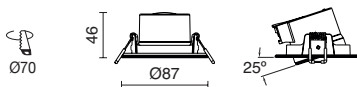

2700K	570lm
3000K	630lm
4000K	630lm

LED SMD AC 4,8W

☐ 1036B-L4105B30-01