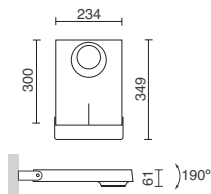

402B-L0139B-02

402C-L0151B-02

ALU + INOX   THERMO PLASTIC   THERMO PLASTIC   IP 66   IK 10   3-step
CRI >85   L80 B10   220°   220V 240V AC   30°   2,5m   2m
402C 402B-

LED COB 75W 9900lm 3000K