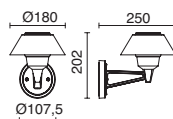

BUCKET

3000K
LED SMD 10,5W 1680lm

4000K
LED SMD 10,5W 1770lm

■ 976A-L3110B-04

■ 976A-L3310B-04

■ 976A-L31RCB-04

■ 976A-L33RCB-04

■ -04 Antracita / Anthracite / Anthracite