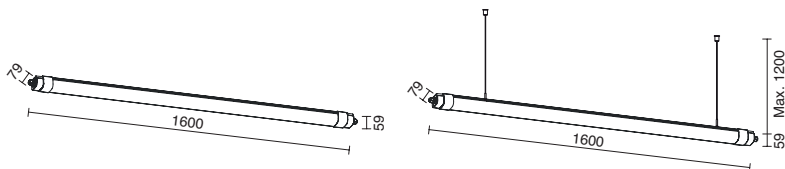

4000K
LED SMD 37W 5850lm

5700K
LED SMD 37W 6150lm

■ □ 940B-L3340B-01

□ 940B-L3640B-01

■ □ 940D-L3340B-01

□ 940D-L3640B-01