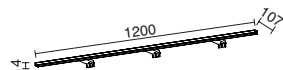

BLIZZARD

L280

LED SMD AC 6W 457lm 4000K

970A-LO206B-32

L500

LED SMD AC 15W 1265lm 4000K

970D-LO215B-32

L800

LED SMD AC 8W 568lm 4000K

970B-LO208B-32

L1000

LED SMD AC 18W 1532lm 4000K

970E-LO218B-32

L800

LED SMD AC 10W 720lm 4000K

970C-LO210B-32