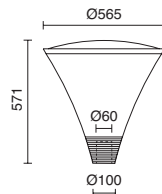

VICO

3000K
LED SMD 32W 4040lm

■ 568A-LO135B-04

4000K
LED SMD 32W 4230lm

■ 568A-LO235B-04

ALU
PC TRANS
IP 66
IK 10
100°
50,000h
L80 B10
220V 240V AC

I LED SMD 50W 5530lm

■ 568A-LO150B-04

LED SMD 50W 5785lm

■ 568A-LO250B-04