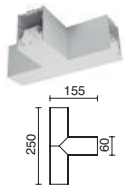

2700K LED SMD 6W 1015lm	3000K LED SMD 10W 1150lm	4000K LED SMD 10W 1300lm
CRI >80 □ B22B-L3006B-01 ■ B22B-L3006B-03	□ B22B-L3110B-01 ■ B22B-L3110B-03	□ B22B-L3310B-01 ■ B22B-L3310B-03
CRI >90 □ B22B-L3908B-01 ■ B22B-L3908B-03		□ B22B-L4008B-01 ■ B22B-L4008B-03