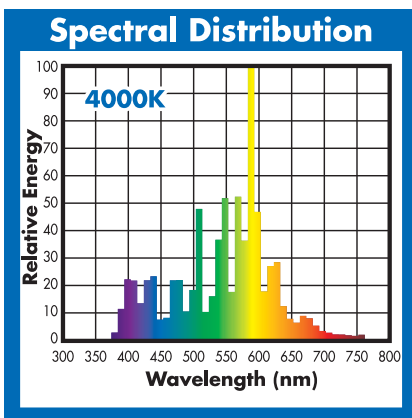

(800) 451-2606

Fax: (800) 451-2605
2451 Enterprise Parkway East
Twinsburg, Ohio 44087 USA
E-mail: venture@adlt.com
VentureLighting.com

THIS LAMP CONFORMS TO FEDERAL STANDARD 21 CFR 1040.30
Complies with (CE), Low Voltage (CE), WEEE and RoHS Directives

Warning: This lamp can cause skin burn and eye inflammation from shortwave ultraviolet radiation if outer envelope of the lamp is broken or punctured. Do not use where people will remain for more than a few minutes unless adequate shielding or other safety precautions are used. Lamps that will automatically extinguish when outer envelope is broken or punctured are commercially available.