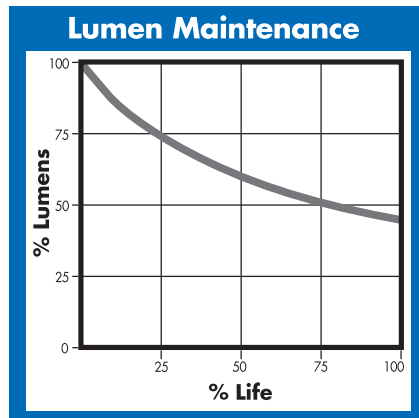

(800) 451-2606

Fax: (800) 451-2605
2451 Enterprise Parkway East
Twinsburg, Ohio 44087 USA
E-mail: venture@adlt.com
VentureLighting.com

THIS LAMP CONFORMS TO FEDERAL STANDARD 21 CFR 1040.30
Complies with (CE), Low Voltage (CE), WEEE and RoHS Directives

Warning: This lamp can cause skin burn and eye inflammation from shortwave ultraviolet radiation if outer envelope of the lamp is broken or punctured. Do not use where people will remain for more than a few minutes unless adequate shielding or other safety precautions are used. Lamps that will automatically extinguish when outer envelope is broken or punctured are commercially available.