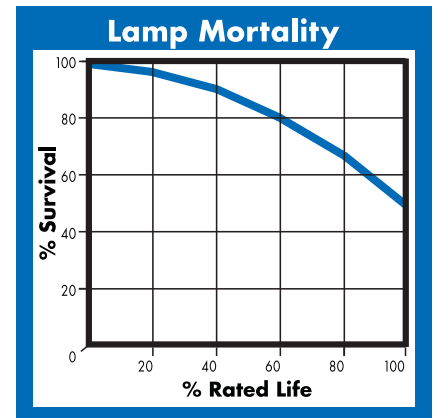

(800) 451-2606

Fax: (800) 451-2605
2451 Enterprise Parkway East
Twinsburg, Ohio 44087 USA
E-mail: venture@adlt.com
VentureLighting.com

THIS LAMP CONFORMS TO FEDERAL STANDARD 21 CFR 1040.30
Complies with (CE), Low Voltage (CE), WEEE and RoHS Directives

Warning: This lamp can cause skin burn and eye inflammation from shortwave ultraviolet radiation if outer envelope of the lamp is broken or punctured. Do not use where people will remain for more than a few minutes unless adequate shielding or other safety precautions are used. Lamps that will automatically extinguish when outer envelope is broken or punctured are commercially available.