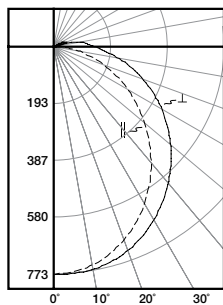

### 2APVTLD-20L840

Electronic Driver  
 Linear LED 4000K  
 Spacing criterion: (||) 1.18 x mounting height,  
 (⊥) 1.30 x mounting height  
 Lumens: 2447  
 Input Watts: 19W  
 Efficacy: 128 lm/W  
 Test Report: 2APVTLD-20L840.IES