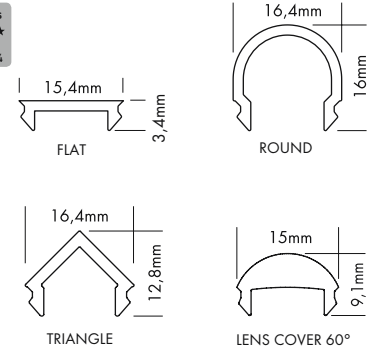

5 Years
***
SEE PAGE 4