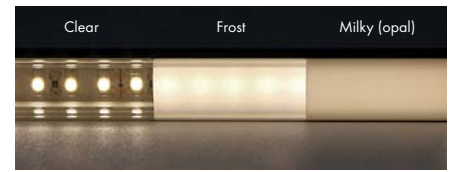

LENS COVER 60°

The LENS COVER provides a concentration of light rays and therefore a narrower beam angle. Depending on the distance between FLEX STRIP and LENS COVER the max. beam angle is 60°.