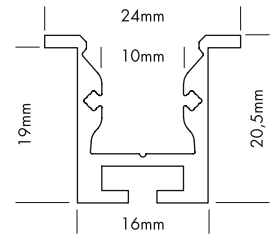

S-LINE REC 24 ST (zum Wand- oder Deckeneinbau)

S-LINE REC 24 ST (for wall or ceiling integration)

Zwei verschiedene Formen von hochwertigen Kunststoffabdeckungen stehen zur Verfügung: plan und halbrund

Two different shapes of high quality plastic covers are available: flat and round

Jede der zwei Formen ist in glasklar, frost (halbklar) und milchig frost (opal) erhältlich. Die plane Abdeckung (FLAT) wird auch in schwarz (transluenter Effekt) angeboten.

Each of the two shapes are available in crystal clear, frost (semitransparent) and milky frost (opal). The flat cover (FLAT) is also supplied in black (translucent effect).

Auch ist die plane Abdeckung (FLAT) als begehbare und bruchfeste Variante in glasklar, frost (halbklar) und milchig frost (opal) erhältlich.

The flat cover (FLAT) is also as a walkable and break-proof version in crystal clear, frost and milky frost (opal) available.